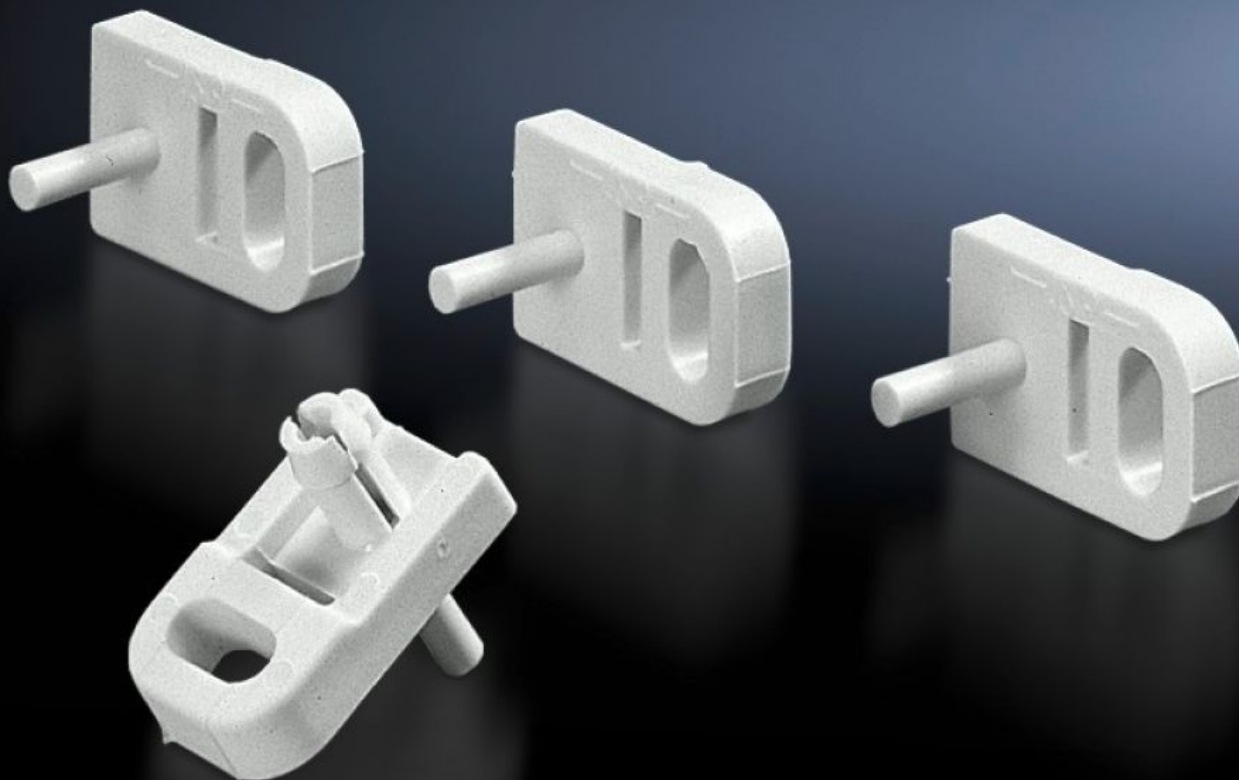

**Rittal – The System.**

Faster – better – everywhere.

**PK 9583.000**

**Príchytka na upevnenie na stenu**

State: 2.7.2026 (Source: [rittal.com/sk-sk](http://rittal.com/sk-sk))

ENCLOSURES

POWER DISTRIBUTION