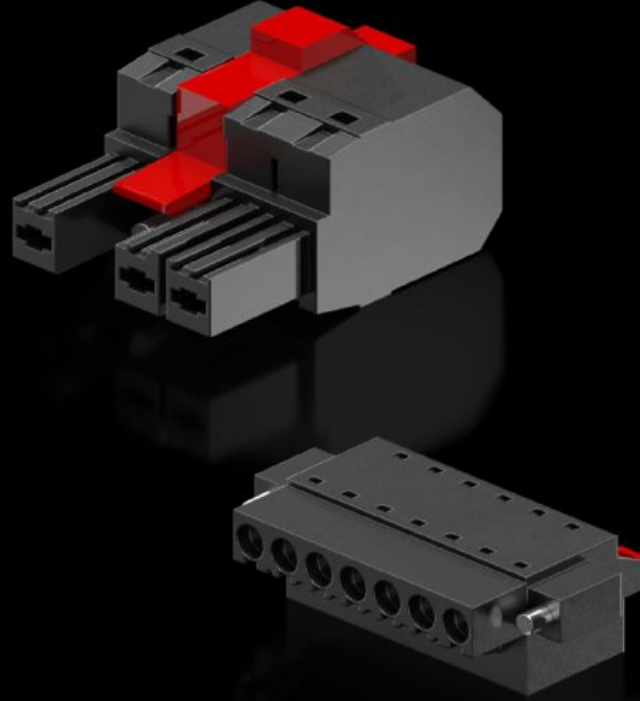

Rittal – The System.

Faster – better – everywhere.

SK 3398.658

Bağlantı konektörü

Durum: 17.04.2026 (Kaynak: rittal.com/tr-tr)

ENCLOSURES

POWER DISTRIBUTION

CLIMATE CONTROL

IT INFRASTRUCTURE

SOFTWARE & SERVICES

FRIEDHELM LOH GROUP