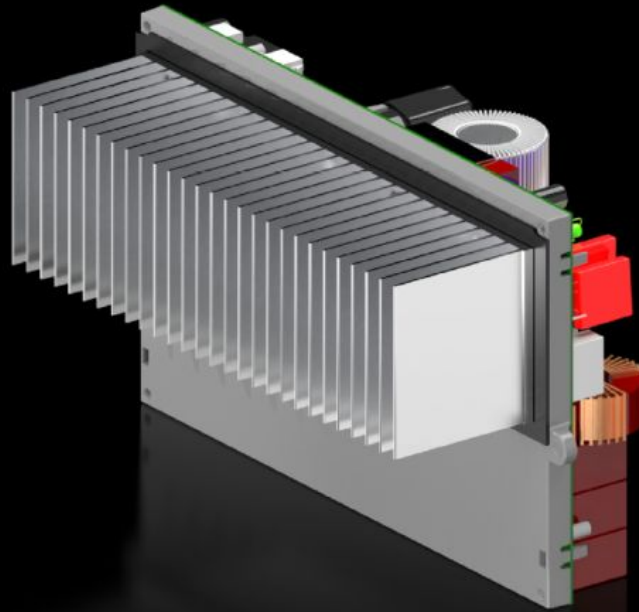

Rittal – The System.

Faster – better – everywhere.

SK 3398.408

逆变器

状态: 2026/5/21 (来源: rittal.com/tw-zh)

ENCLOSURES

POWER DISTRIBUTION

CLIMATE CONTROL

IT INFRASTRUCTURE

SOFTWARE & SERVICES

FRIEDHELM LOH GROUP

SK 3398.408 - 逆变器

备件

特征

| | |
|----|-------------|
| 型号 | SK 3398.408 |
|----|-------------|

| | |
|--------|---------|
| 与型号相匹配 | 3334300 |
| | 3188640 |
| | 3188940 |
| | 3189640 |
| | 3189940 |
| | 3334300 |
| | 3334400 |