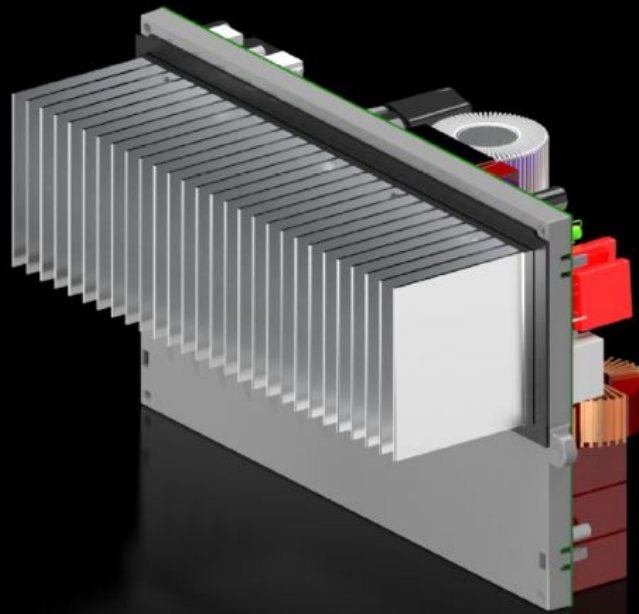

Rittal – The System.

Faster – better – everywhere.

SK 3398.408

逆变器

状态: 2026/4/4 (来源: rittal.com/tw-zh)

ENCLOSURES

POWER DISTRIBUTION

CLIMATE CONTROL

IT INFRASTRUCTURE

SOFTWARE & SERVICES

FRIEDHELM LOH GROUP