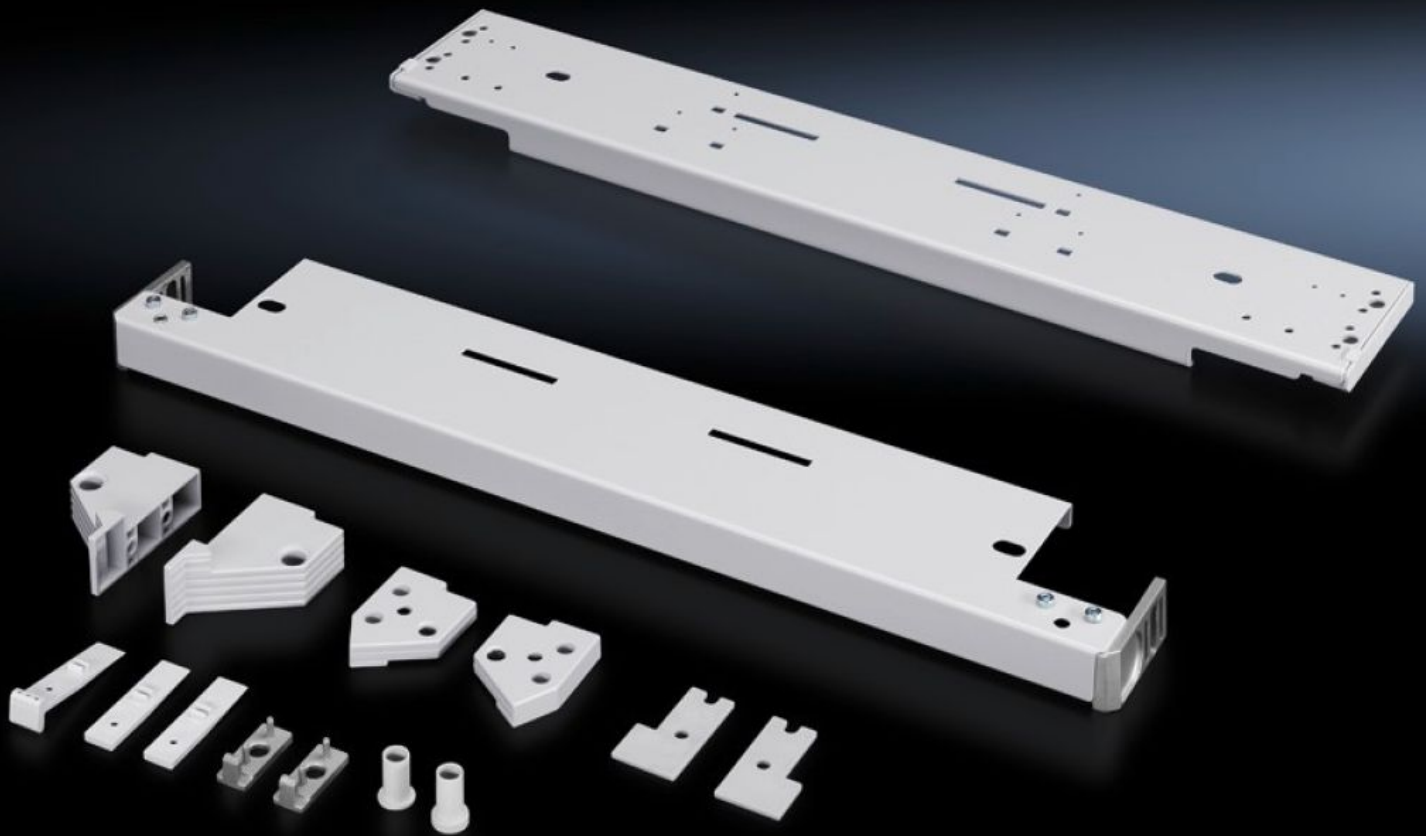

Rittal – The System.

Faster – better – everywhere.

SR 1986.500 Installation kit

State: 23.05.2026 (Source: rittal.com/ua-en)

ENCLOSURES

POWER DISTRIBUTION

CLIMATE CONTROL

IT INFRASTRUCTURE

SOFTWARE & SERVICES

FRIEDHELM LOH GROUP

SR 1986.500 - Installation kit for swing frame, large, with trim panel

For installing a large swing frame with trim panel.

Features

Model No.	SR 1986.500
Material	Sheet steel
Colour	RAL 7035
Supply includes	Assembly parts for mounting on the enclosure
Opening angle	130°
To fit	Enclosure type: CM Width: = 800 mm
To fit enclosure type	CM
Packs of	1 set(s)
Net weight	4.005 kg
Gross weight	4.205 kg
Customs tariff number	83024900
ETIM 9	EC002625
ETIM 8	EC002625
ECLASS 8.0	27189234