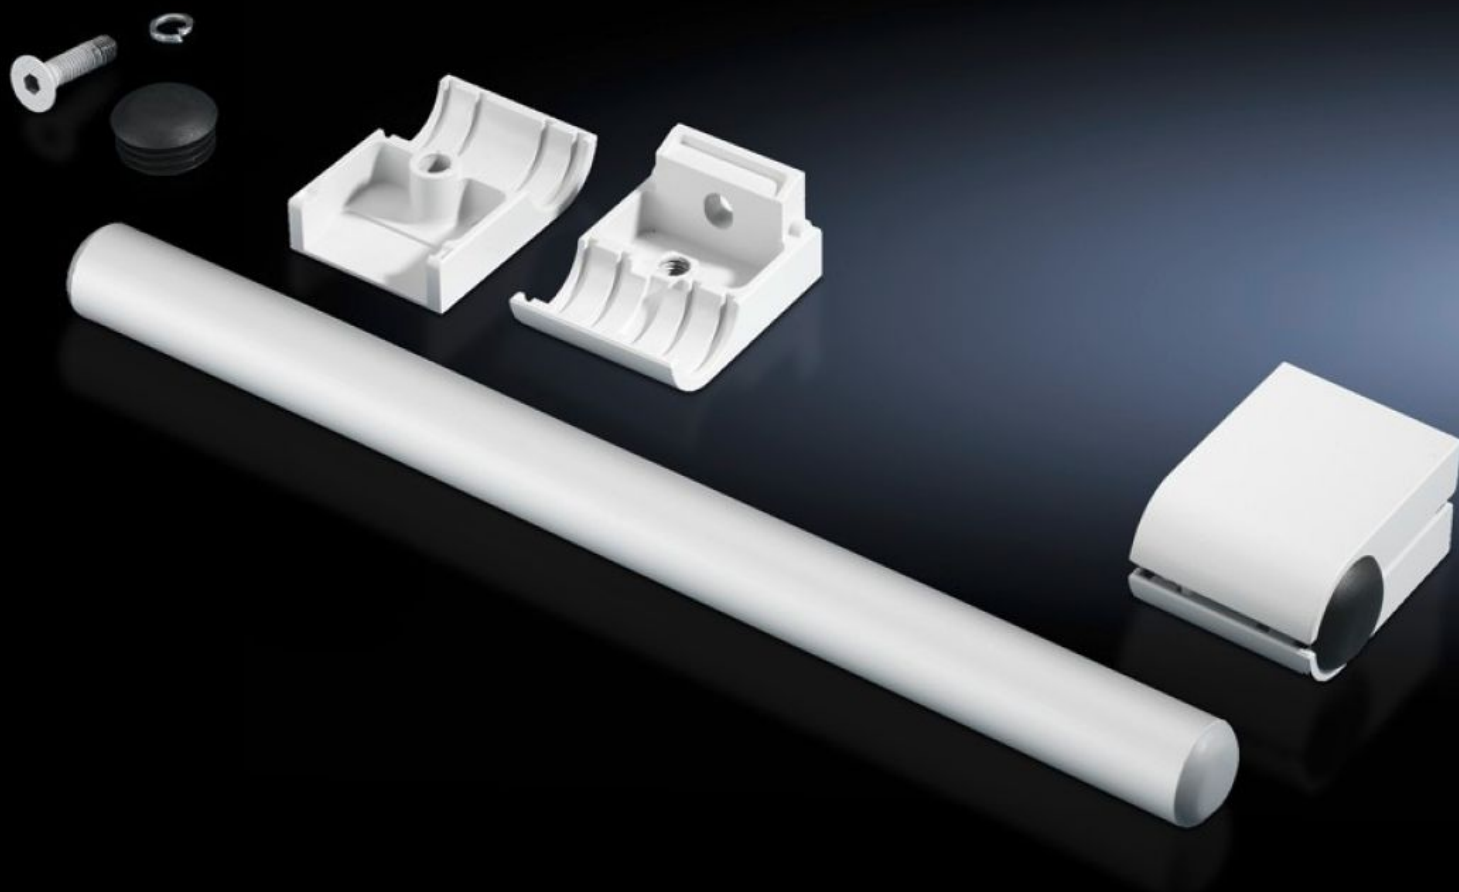

Rittal – The System.

Faster – better – everywhere.

SZ 2389.000

Handle set

State: 06.06.2026 (Source: rittal.com/ua-en)

ENCLOSURES

POWER DISTRIBUTION

CLIMATE CONTROL

IT INFRASTRUCTURE

SOFTWARE & SERVICES

FRIEDHELM LOH GROUP