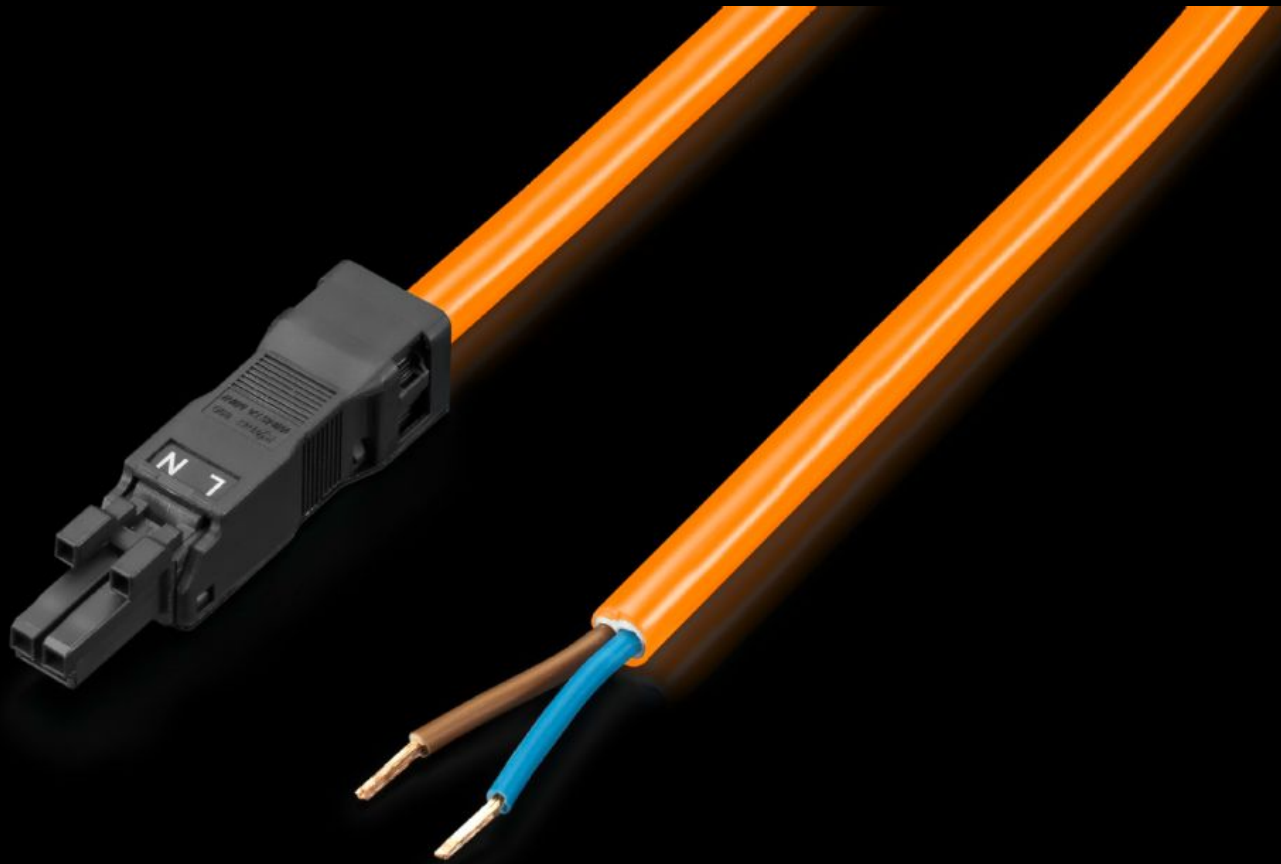

Rittal – The System.

Faster – better – everywhere.

SZ 2500.420 Connection cable

State: 12.05.2026 (Source: rittal.com/ua-en)

ENCLOSURES

POWER DISTRIBUTION

CLIMATE CONTROL

IT INFRASTRUCTURE

SOFTWARE & SERVICES

FRIEDHELM LOH GROUP

SZ 2500.420 - Connection cable

For simple, time-saving connection of the LED system light.

Features

Model No.	SZ 2500.420
Design	Infeed, 2-pole (with socket, without connector)
Product description	For time-saving and simple installation of the LED system light.
Colour	Orange
Cross-section	1.5 mm ²
Length	3,000 mm
Dimensions	Length: 3,000 mm
Rated operating voltage	100 V - 240 V, 1~, 50 Hz/60 Hz
Packs of	5 pc(s).
Net weight	1.01 kg
Gross weight	1.26 kg
Customs tariff number	85444290
ETIM 9	EC001576
ETIM 8	EC001576
ECLASS 8.0	27060402
Product description	SZ Connection cable, for power supply, 2-pole, 100-240 V, L: 3000 mm