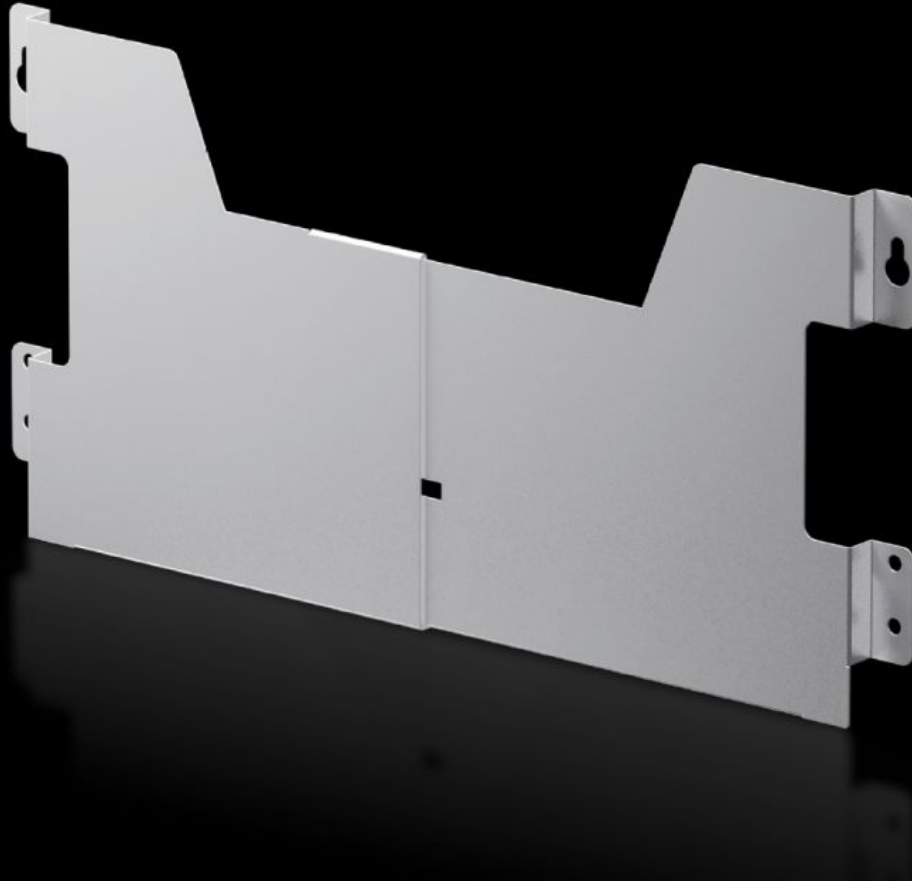

Rittal – The System.

Faster – better – everywhere.

AX 2515.400

Wiring plan pocket of sheet steel

State: 18.08.2025 (Source: rittal.com/ua-en)

ENCLOSURES

POWER DISTRIBUTION

CLIMATE CONTROL

IT INFRASTRUCTURE

SOFTWARE & SERVICES

FRIEDHELM LOH GROUP

AX 2515.400 - Wiring plan pocket of sheet steel width-variable

For fastening to the perforated door strip at any height. Variable and easily adjustable in the width.

Features

Model No.	AX 2515.400
Product description	For fastening to the perforated door strip at any height. Variable and easily adjustable in the width.
Colour	RAL 7035
Supply includes	Assembly screws
Clearance height	210 mm
Clear width, range	625 - 725
To fit door width	760 mm 800 mm
To fit	Enclosure type: CX one-piece console CX pedestal
Dimensions	Depth: 35 mm
Packs of	1 pc(s).
Net weight	0.92
Gross weight	1.12
Customs tariff number	73269098
EAN	4028177938328