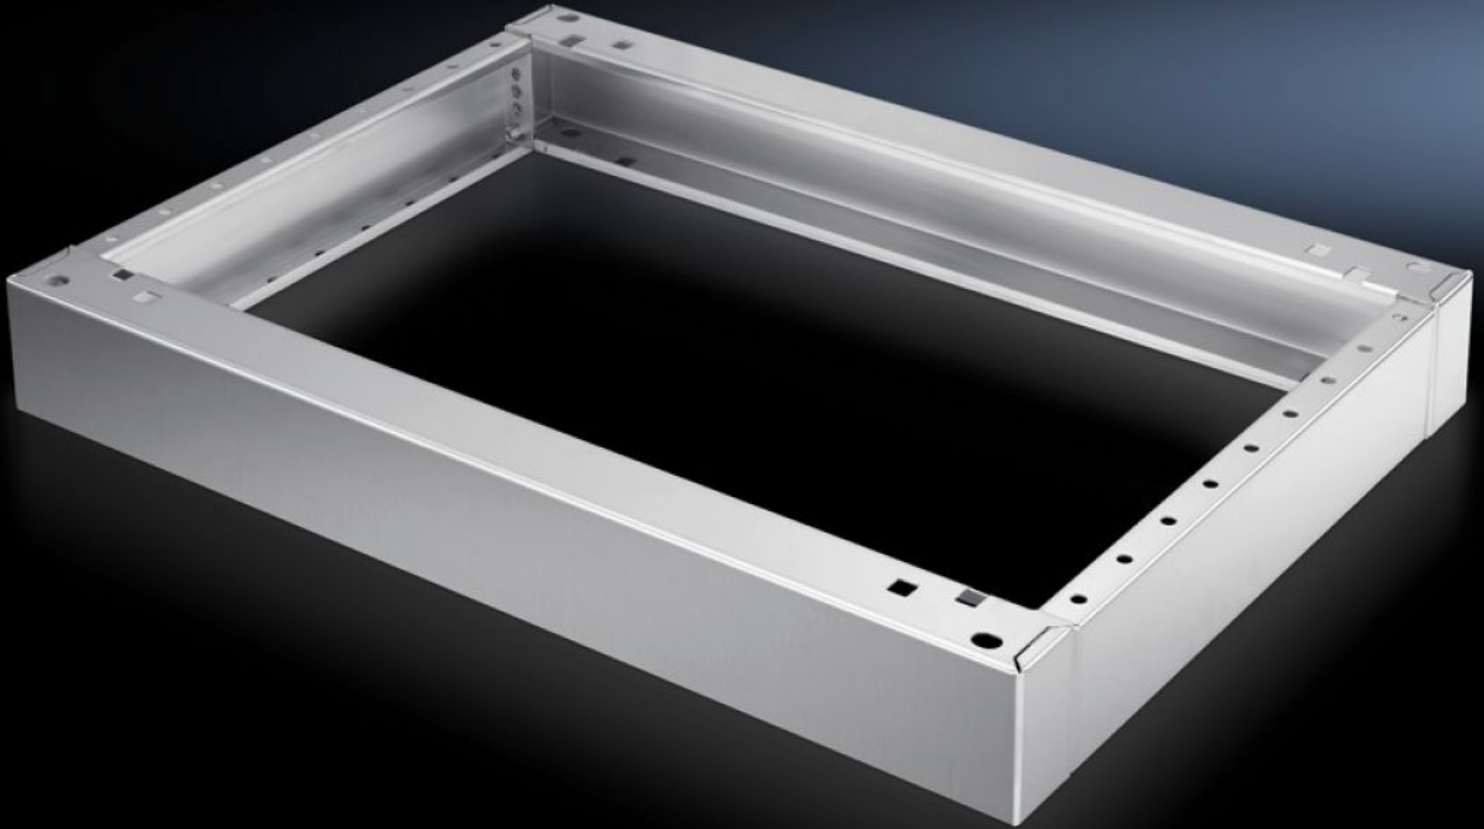

Rittal – The System.

Faster – better – everywhere.

SO 2869.000

Base/plinth, complete

State: 05.07.2025 (Source: rittal.com/ua-en)

ENCLOSURES

POWER DISTRIBUTION

CLIMATE CONTROL

IT INFRASTRUCTURE

SOFTWARE & SERVICES

FRIEDHELM LOH GROUP