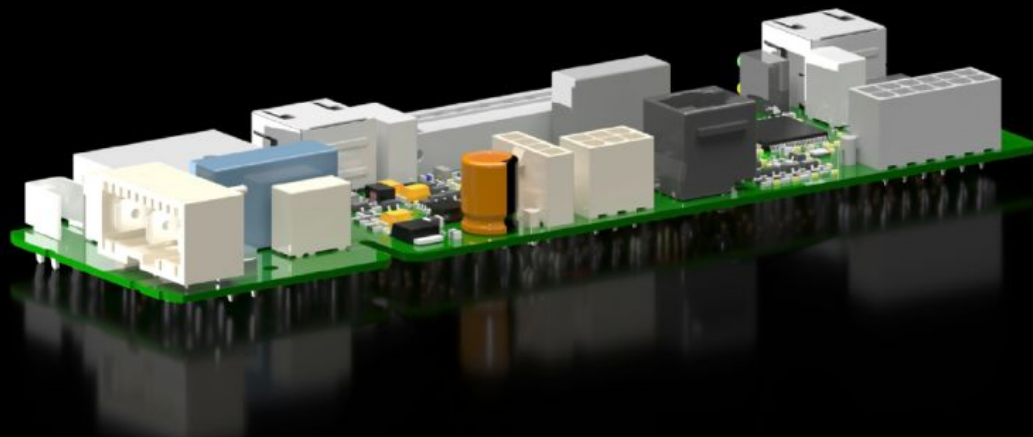

Rittal – The System.

Faster – better – everywhere.

SK 3398.598 Controller

State: 09.04.2026 (Source: rittal.com/ua-en)

ENCLOSURES

POWER DISTRIBUTION

CLIMATE CONTROL

IT INFRASTRUCTURE

SOFTWARE & SERVICES

FRIEDHELM LOH GROUP

SK 3398.598 - Controller

Features

Model No.	SK 3398.598
Packs of	1 pc(s).
Net weight	0.11 kg
Gross weight	0.26 kg
Customs tariff number	90328900
ECLASS 8.0	29170101
