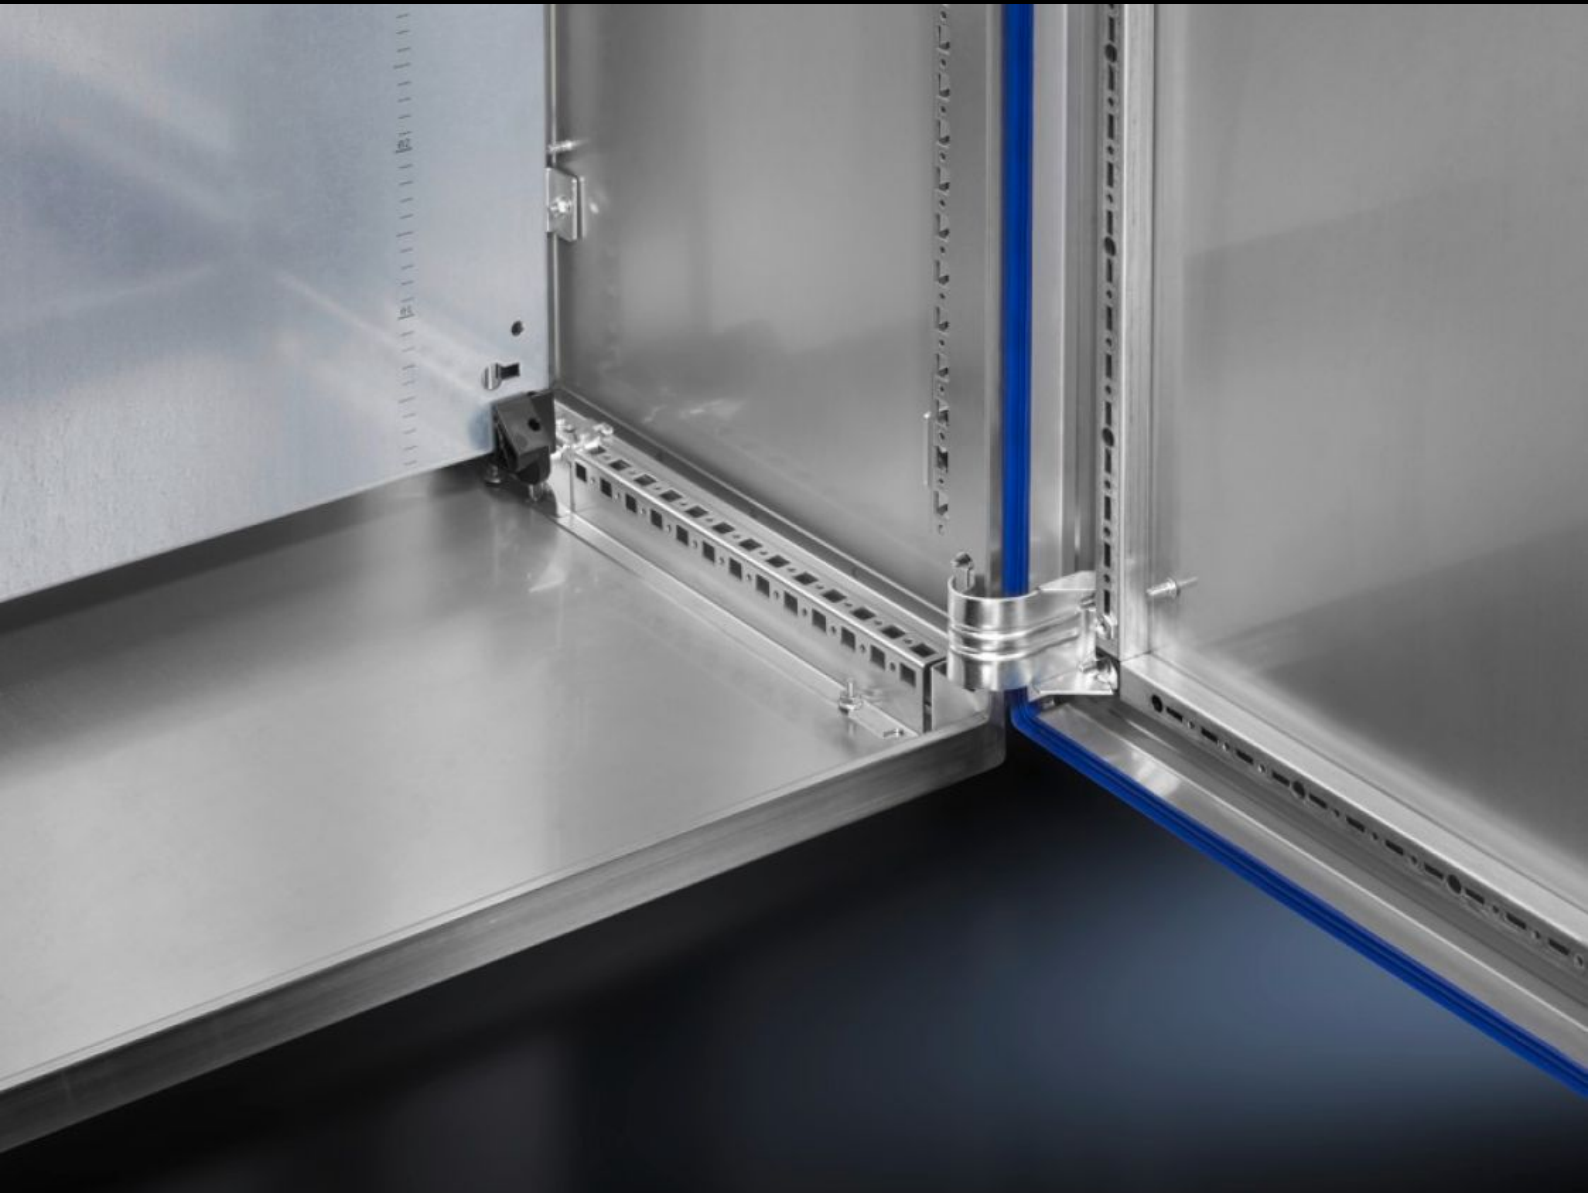

Rittal – The System.

Faster – better – everywhere.

HD 4000.130 HD hinge

State: 18.09.2025 (Source: rittal.com/ua-en)

ENCLOSURES

POWER DISTRIBUTION

CLIMATE CONTROL

IT INFRASTRUCTURE

SOFTWARE & SERVICES

FRIEDHELM LOH GROUP