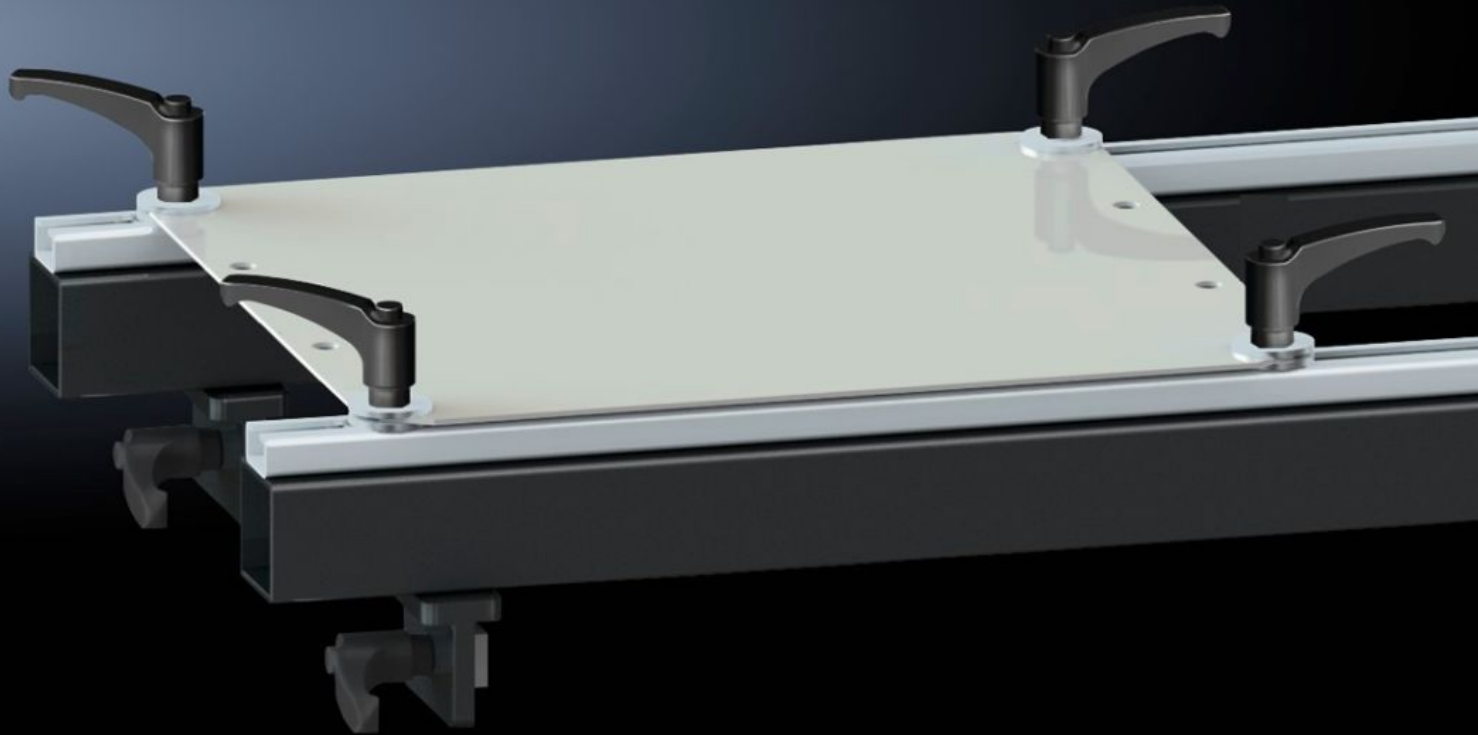

Rittal – The System.

Faster – better – everywhere.

AS 4050.221 Set of brackets

State: 17.06.2026 (Source: rittal.com/ua-en)

ENCLOSURES

POWER DISTRIBUTION

CLIMATE CONTROL

IT INFRASTRUCTURE

SOFTWARE & SERVICES

FRIEDHELM LOH GROUP