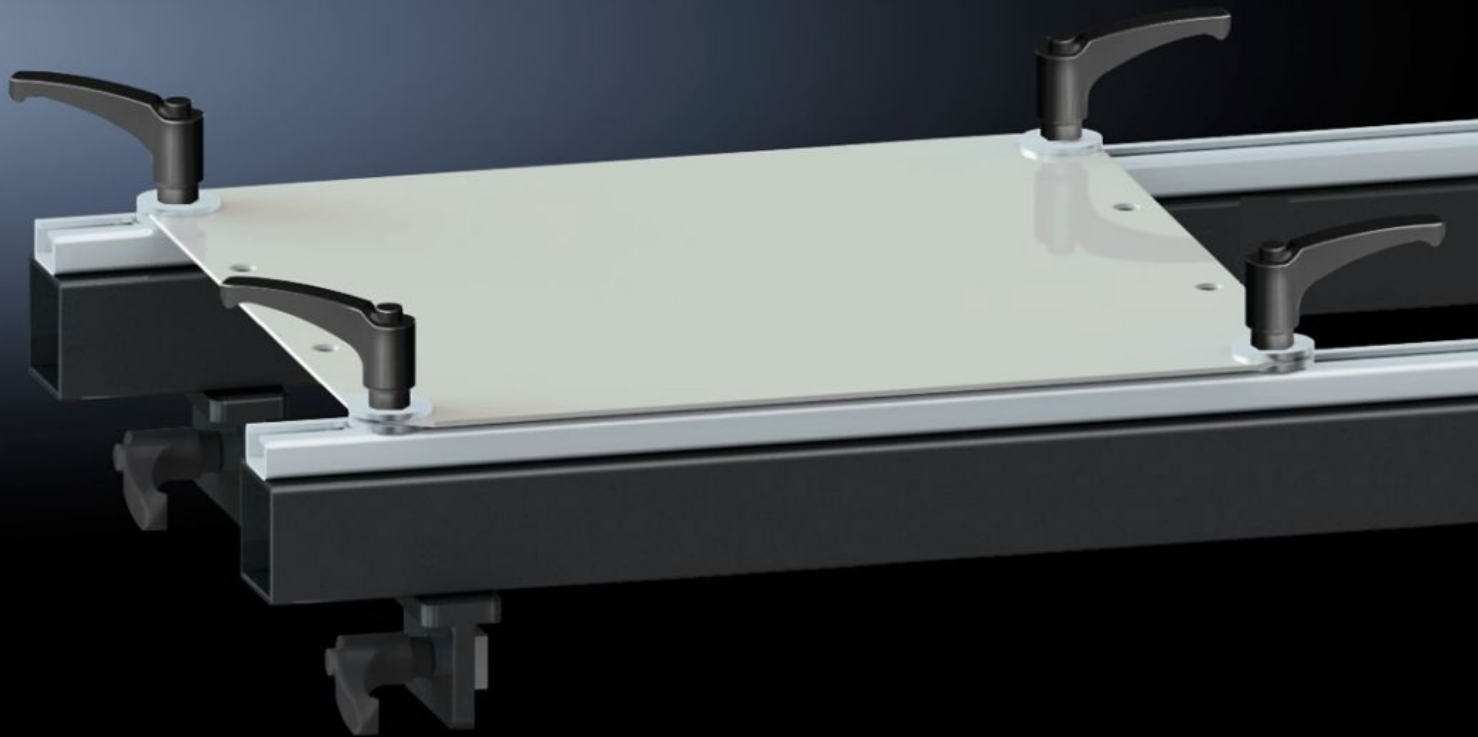

Rittal – The System.

Faster – better – everywhere.

AS 4050.221

Set of brackets

State: 17.06.2026 (Source: rittal.com/ua-en)

ENCLOSURES

POWER DISTRIBUTION

CLIMATE CONTROL

IT INFRASTRUCTURE

SOFTWARE & SERVICES

FRIEDHELM LOH GROUP