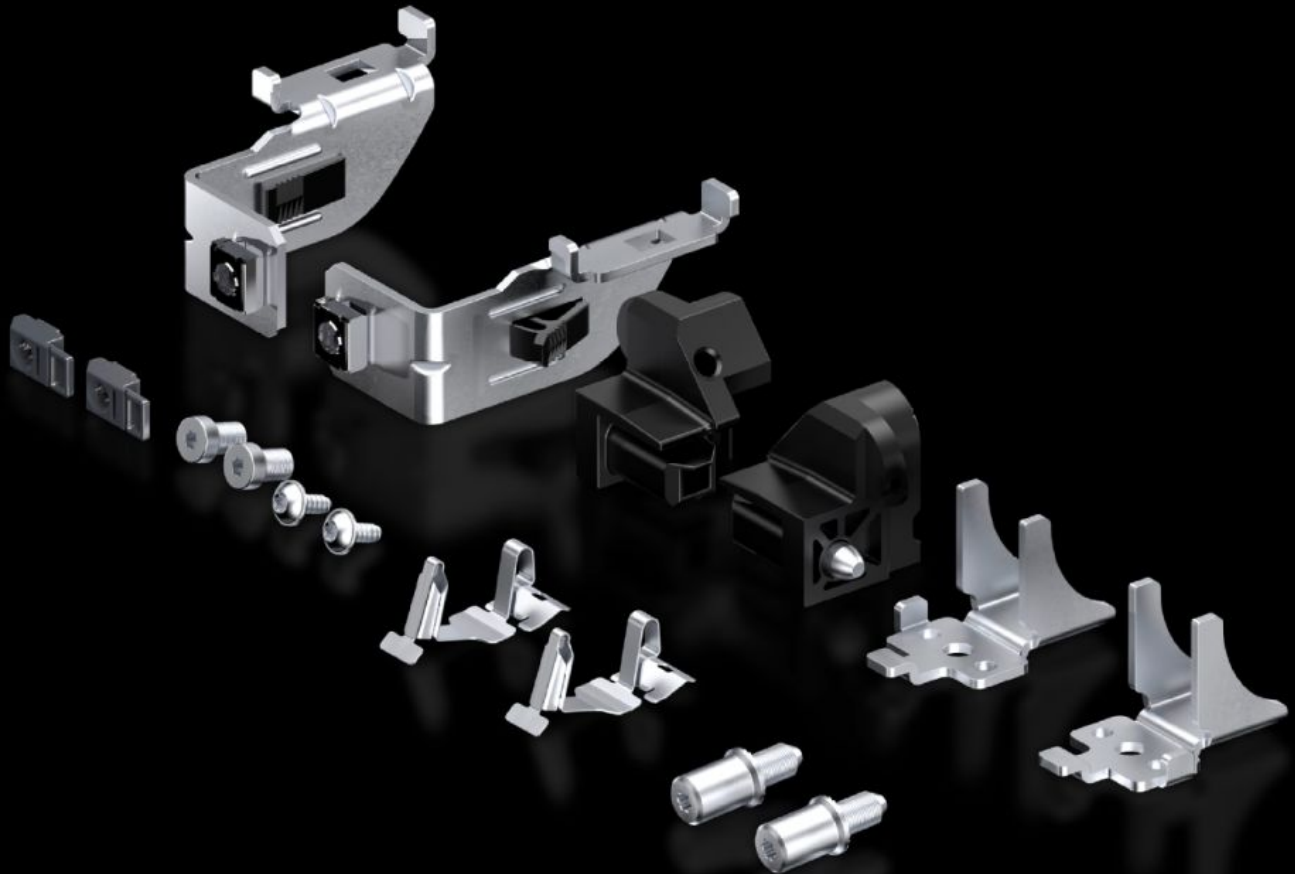

Rittal – The System.

Faster – better – everywhere.

TS 5050.063

Mounting plate attachment

State: 23.05.2026 (Source: rittal.com/ua-en)

ENCLOSURES

POWER DISTRIBUTION

CLIMATE CONTROL

IT INFRASTRUCTURE

SOFTWARE & SERVICES

FRIEDHELM LOH GROUP

TS 5050.063 - Mounting plate attachment for TS

Features

| | |
|-----------------------|-------------|
| Model No. | TS 5050.063 |
| Packs of | 1 pc(s). |
| Net weight | 0.57 kg |
| Gross weight | 0.58 kg |
| Customs tariff number | 83024200 |
| ETIM 9 | EC000213 |
| ETIM 8 | EC000213 |
| ECLASS 8.0 | 27409216 |