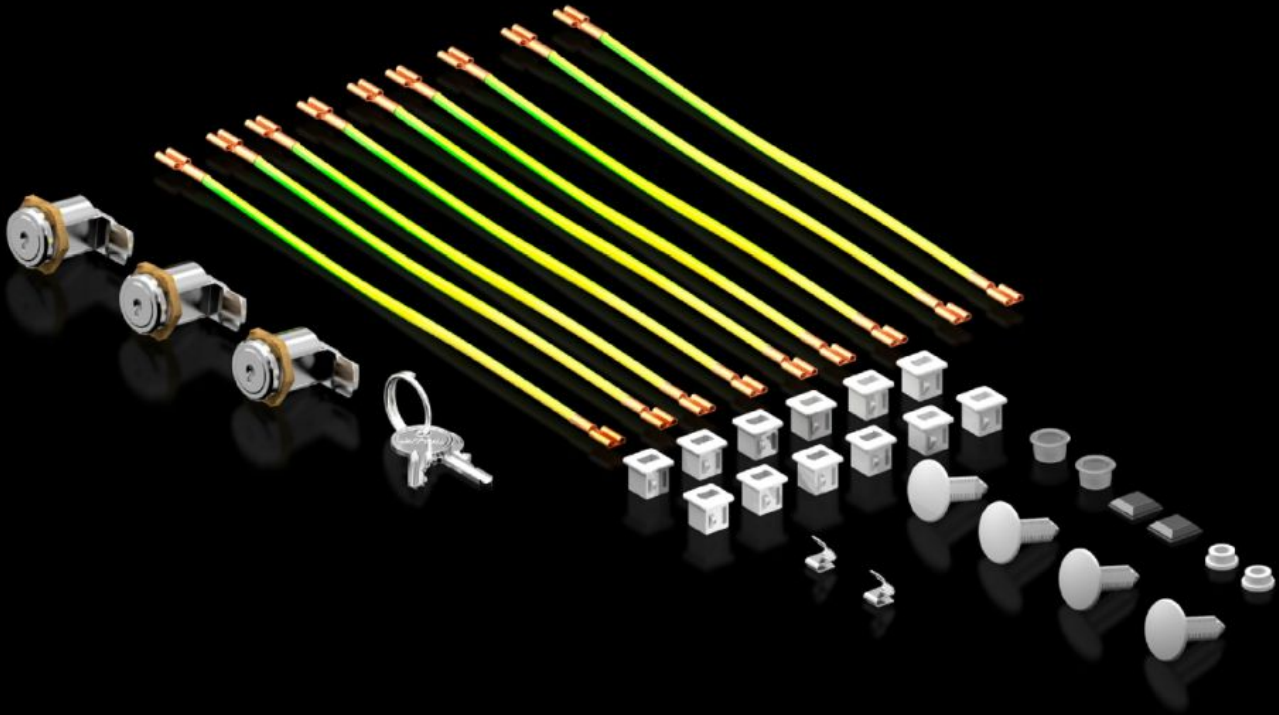

Rittal – The System.

Faster – better – everywhere.

DK 5050.587 Accessory bag

State: 23.05.2026 (Source: rittal.com/ua-en)

ENCLOSURES

POWER DISTRIBUTION

CLIMATE CONTROL

IT INFRASTRUCTURE

SOFTWARE & SERVICES

FRIEDHELM LOH GROUP

DK 5050.587 - Accessory bag for FlatBox

Spare parts available: Accessory bag

Features

Model No.	DK 5050.587
To fit Model No.	7507000 7507010 7507020 7507030
Packs of	1 pc(s).
Net weight	0.2 kg
Gross weight	0.233 kg
Customs tariff number	83024900
ETIM 9	EC000261
ECLASS 8.0	27180101