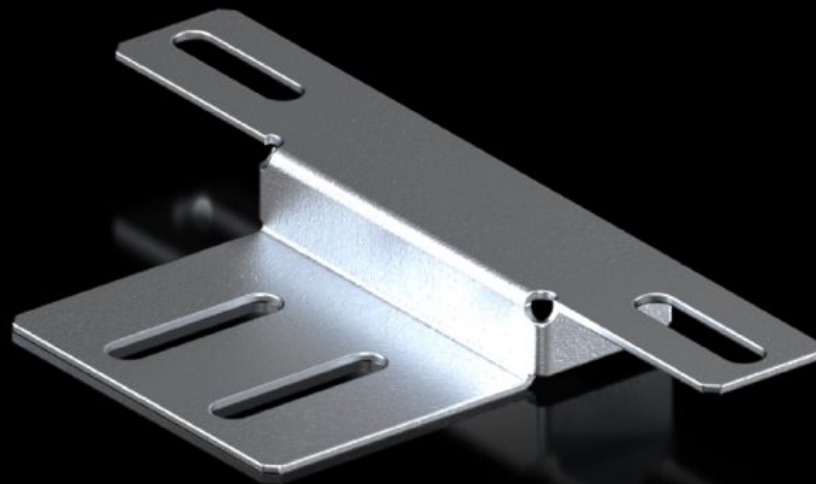

**Rittal – The System.**

Faster – better – everywhere.

IT 5302.123

Mounting angles additional  
fastening attachment

State: 23.05.2026 (Source: [rittal.com/ua-en](http://rittal.com/ua-en))

ENCLOSURES

POWER DISTRIBUTION

# IT 5302.123 - Mounting angles additional fastening attachment for VX IT 482.6 mm (19") mounting angles, standard

Additional fastening attachment for mounting angles for VX IT to counteract unevenly distributed loads.

## Features

|                               |   |
|-------------------------------|---|
| Model No.                     | IT 5302.123   |
| Product description           | Prevents the mounting angles from twisting in case of unevenly distributed loads. Secured directly between the mounting angle and a mounting section on the outer mounting level of the VX frame structure. |
| Benefits                      | Can also be used as individual fastening with 482.6 mm (19") partial installation   |
| Applications                  | For fixing the 482.6 mm (19") mounting angle, standard, onto the outer mounting level   |
| Material                      | Sheet steel   |
| Surface finish                | Spray-finished  |
| Colour                        | RAL 9005  |
| Supply includes               | Assembly parts  |
| To fit                        | Width: = 600 mm   |
| Packs of                      | 2 pc(s).  |
| Net weight                    | 0.24 kg   |
| PCF per pack (cradle-to-gate) | 1 kg CO2 eq (Cat B)   |
| Note on PCF category          | Category B: PCF value (cradle-to-gate) based on the product weight, approximately calculated and self-declared  |
| Customs tariff number         | 83024900  |
| ETIM 9                        | EC002625  |

# Features

---

ECLASS 8.0

27189234

---

Product description

Mounting angle additional fastening attachment, for VX IT 19"  
mounting angle standard, for fastening the 482.6 mm (19")  
mounting angle standard onto the outer mounting level, for  
enclosure width 600 mm