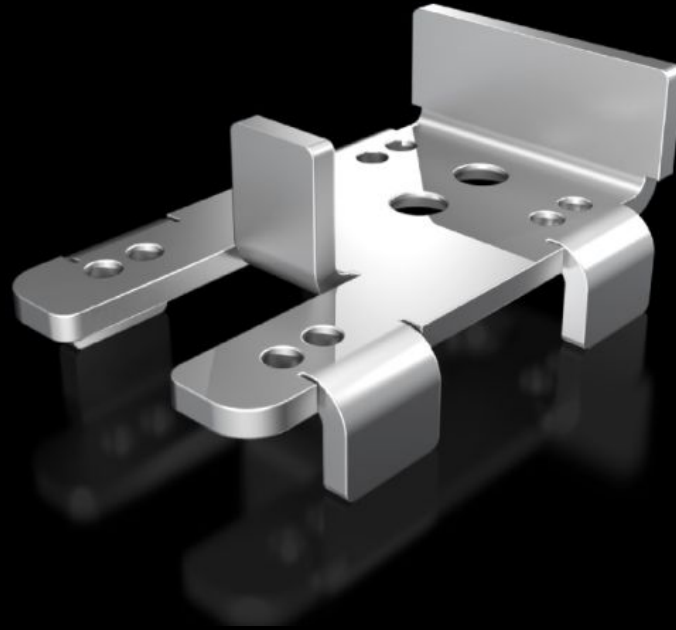

Rittal – The System.

Faster – better – everywhere.

VX 5302.351

Mounting bracket

State: 02.06.2026 (Source: rittal.com/ua-en)

ENCLOSURES

POWER DISTRIBUTION

CLIMATE CONTROL

IT INFRASTRUCTURE

SOFTWARE & SERVICES

FRIEDHELM LOH GROUP

VX 5302.351 - Mounting bracket for door operated switches in VX, VX IT, TX CableNet

For attaching a door-operated switch to the enclosure frame.

Features

Model No.	VX 5302.351
Product description	To secure a door-operated switch to the frame of the VX, VX IT and TX CableNet in conjunction with the various door variants in these enclosure systems. Depending on the door variant, this is secured to the horizontal frame section at the top or onto the vertical sections at the sides.
Supply includes	Assembly parts
Packs of	1 pc(s).
Net weight	0.065 kg
Gross weight	0.071 kg
Customs tariff number	83024900
ETIM 9	EC002620
ECLASS 8.0	27189234
Product description	Mounting bracket to secure a door-operated switch to the frame of the VX, VX IT in conjunction with the various door variants in the VX, VX IT enclosure system.