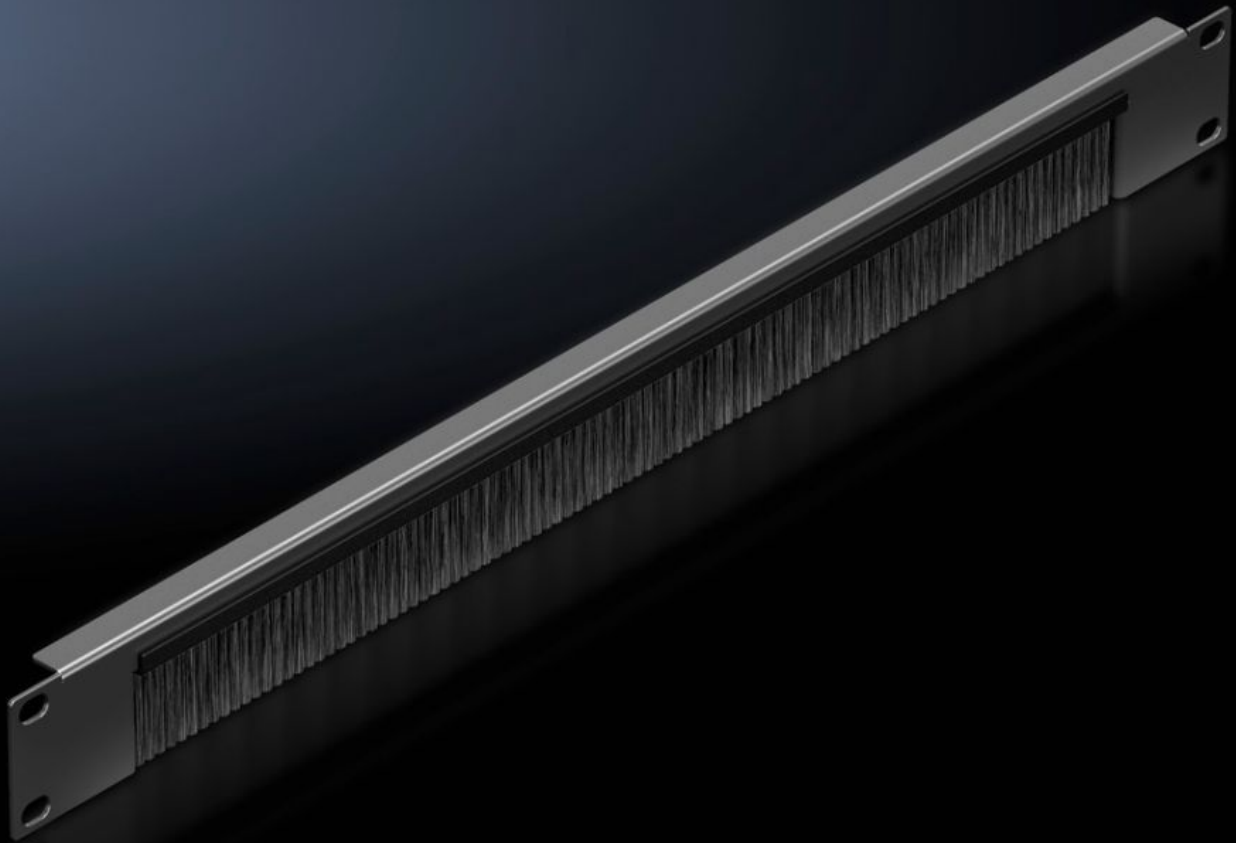

Rittal – The System.

Faster – better – everywhere.

DK 5502.265

**Cable management panel with
brush strip**

State: 21.06.2026 (Source: rittal.com/ua-en)

ENCLOSURES

POWER DISTRIBUTION

CLIMATE CONTROL

IT INFRASTRUCTURE

SOFTWARE & SERVICES

FRIEDHELM LOH GROUP

DK 5502.265 - Cable management panel with brush strip 482.6 mm (19")

With cut-out and brush strip for cable routing.

Features

Model No.	DK 5502.265
Product description	For convenient, simple cable routing between two areas separated by a 482.6 mm (19") mounting level, for example, between the front and rear areas of the 482.6 mm (19") mounting level.
Applications	For locking and simultaneous cable routing in installation zones to the 1 U, 482.6 mm (19") mounting standard
Material	Sheet steel Brush strip: Plastic, UL 94-HB
Surface finish	Spray-finished
Mounting cut-out	Width:390 mm Height:40 mm
Dimensions	Width: 482.6 mm
Units	2 U
Packs of	1 pc(s).
Net weight	0.7 kg
Gross weight	0.703 kg
Customs tariff number	73269098
ETIM 9	EC000322

Features

ECLASS 8.0	27400604
Product description	DK Cable entry panel, 2 U, 482.6 mm (19"), WxH: 390x40 mm, RAL 9005
