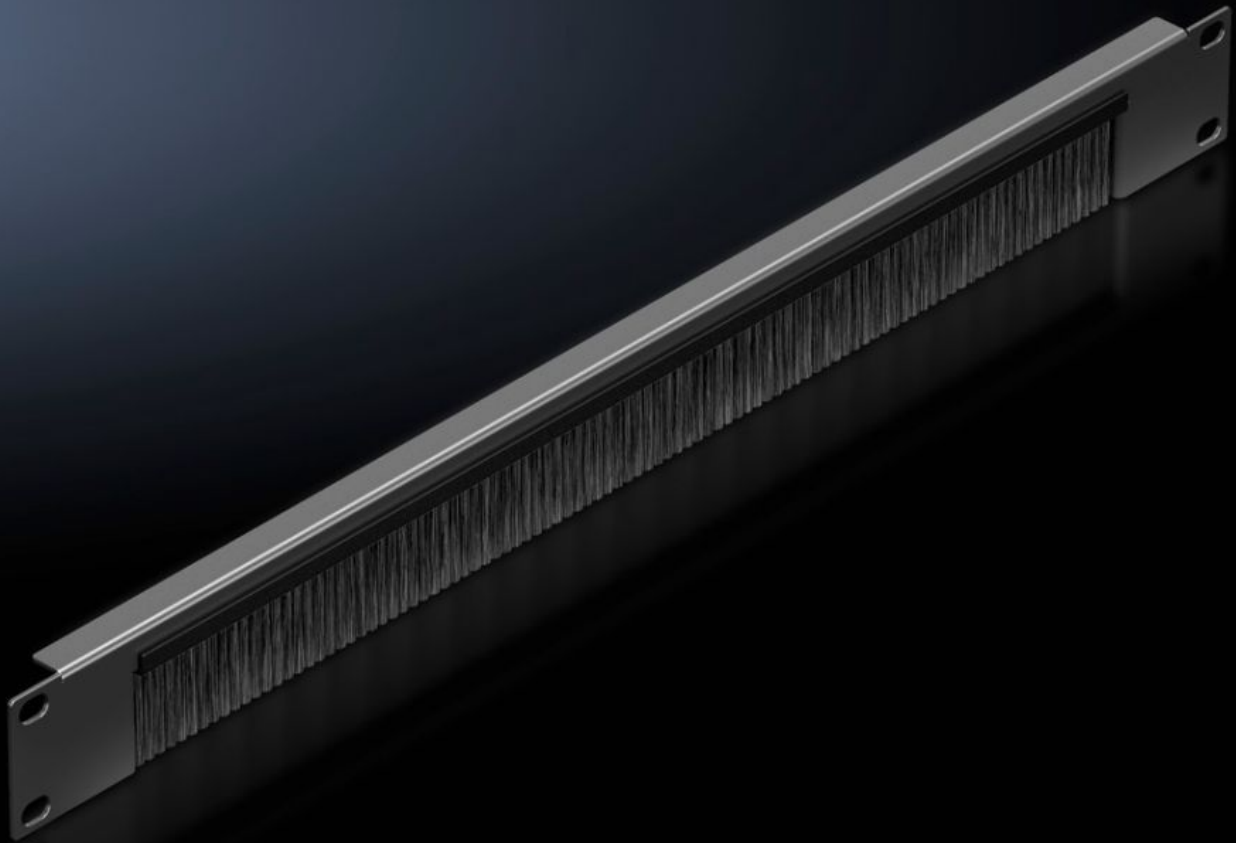

Rittal – The System.

Faster – better – everywhere.

DK 5502.265

**Cable management panel with
brush strip**

State: 23.05.2026 (Source: rittal.com/ua-en)

ENCLOSURES

POWER DISTRIBUTION

CLIMATE CONTROL

IT INFRASTRUCTURE

SOFTWARE & SERVICES

FRIEDHELM LOH GROUP

DK 5502.265 - Cable management panel with brush strip 482.6 mm (19")

With cut-out and brush strip for cable routing.

Features

Model No.	DK 5502.265
Product description	For convenient, simple cable routing between two areas separated by a 482.6 mm (19") mounting level, for example, between the front and rear areas of the 482.6 mm (19") mounting level.
Applications	For locking and simultaneous cable routing in installation zones to the 1 U, 482.6 mm (19") mounting standard
Material	Sheet steel Brush strip: Plastic, UL 94-HB
Surface finish	Spray-finished
Mounting cut-out	Width:390 mm Height:40 mm
Dimensions	Width: 482.6 mm
Units	2 U
Packs of	1 pc(s).
Net weight	0.7 kg
Gross weight	0.703 kg
Customs tariff number	73269098
ETIM 9	EC000322

Features

ECLASS 8.0

27400604

Product description

DK Cable entry panel, 2 U, 482.6 mm (19"), WxH: 390x40 mm, RAL 9005