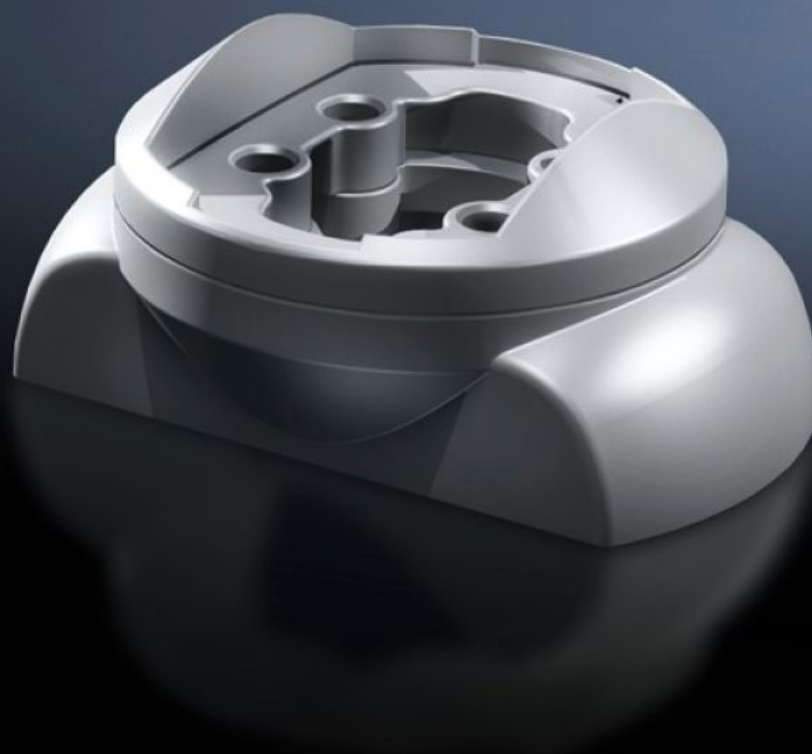

Rittal – The System.

Faster – better – everywhere.

CP 6206.360 Attachment CP 60

State: 07.05.2025 (Source: rittal.com/ua-en)

ENCLOSURES

POWER DISTRIBUTION

CLIMATE CONTROL

IT INFRASTRUCTURE

SOFTWARE & SERVICES

FRIEDHELM LOH GROUP

CP 6206.360 - Attachment CP 60 for support arm connection 120 x 65 mm

For rigid fastening of the enclosure to the support arm system 60

Features

Model No.	CP 6206.360
Product description	For rigid fastening of the enclosure to the support arm system 60
Material	Die-cast zinc
Colour	RAL 7035
Supply includes	Seals Self-tapping screws for support section attachment
Rifid y/n	Yes
Packs of	1 pc(s).
Net weight	1
Gross weight	1.12
Customs tariff number	73182900
EAN	4028177684386
ETIM 9	EC002625
ECLASS 8.0	27189234