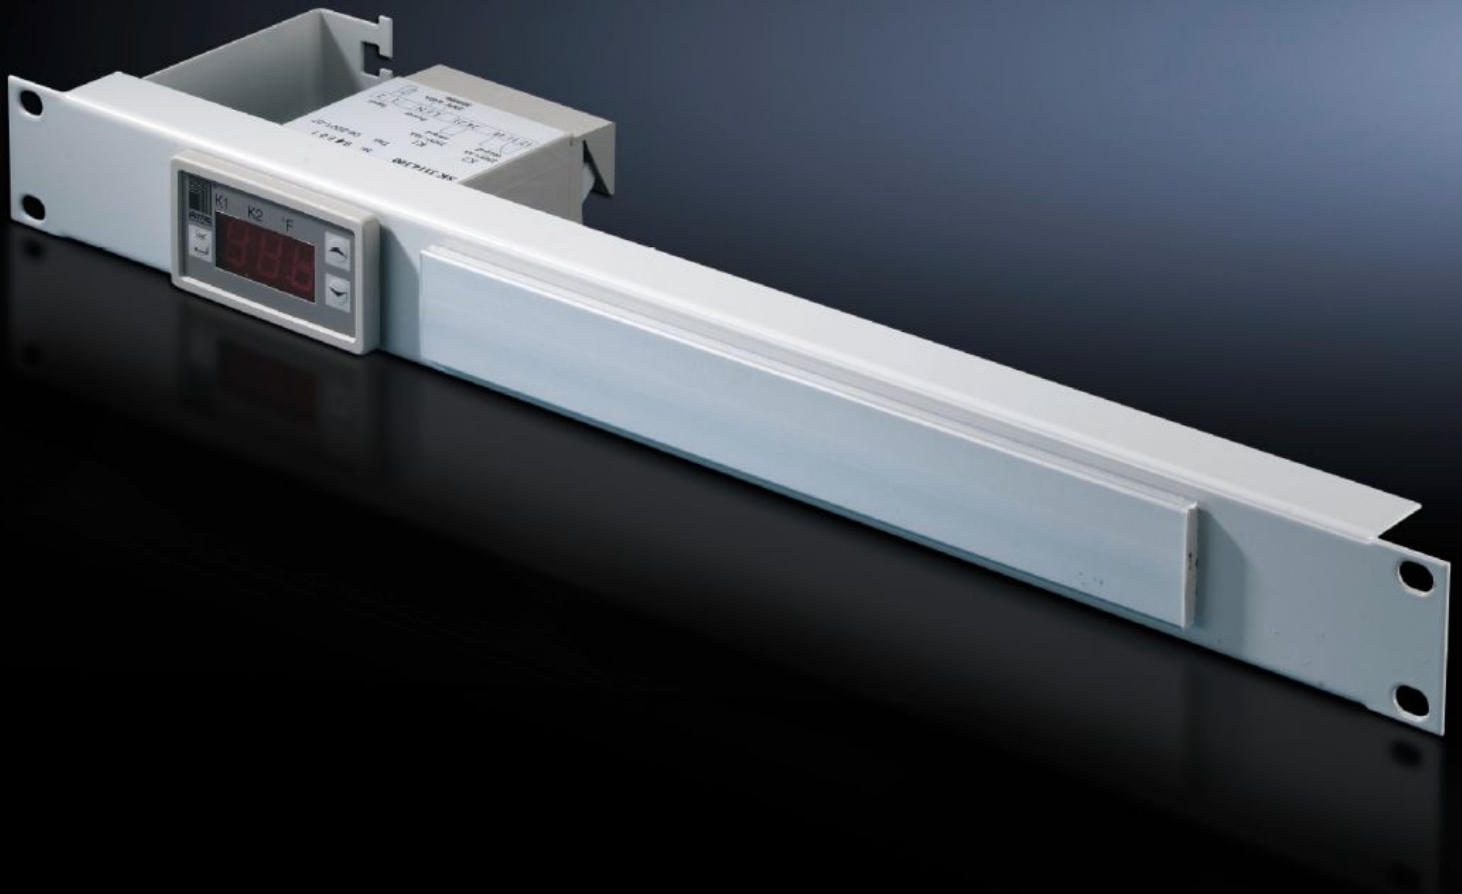

Rittal – The System.

Faster – better – everywhere.

SK 7109.035

**Digital enclosure internal
temperature display and thermostat**

State: 19.06.2026 (Source: rittal.com/ua-en)

ENCLOSURES

POWER DISTRIBUTION

CLIMATE CONTROL

IT INFRASTRUCTURE

SOFTWARE & SERVICES

FRIEDHELM LOH GROUP

SK 7109.035 - Digital enclosure internal temperature display and thermostat integrated into a patch panel 1 U

Features

Model No.	SK 7109.035
Product description	Including cable attachment for connection cable and label holder.
Technical specifications	Three-digit, 7-segment display Option of switching between °C/°F Includes 1800 mm long NTC sensor Two relay outputs as change-over contact and normally open contact (max. contact load 230 V, 6 A) Freely selectable switching difference
Colour	RAL 7035
Packs of	1 pc(s).
Setting range	5 °C...55 °C
Rated operating voltage	100 V - 230 V, 1~, 50 Hz/60 Hz 24 V - 60 V (DC)
Net weight	0.72 kg
Gross weight	0.86 kg
Customs tariff number	94039910
ETIM 9	EC004587
ETIM 8	EC004587
ECLASS 8.0	27210707
Product description	DK Patch-Panel, with digital enclosure internal , temperature display and thermostat, 1 HE, 482.6 mm (19"), Installation depth: 100 mm, RAL 7036

Tender text

Rittal patch panel with temperature display
and thermostat, RAL 7035

Small dimensions

Depth: 100 mm

„The three-digit, 7-segment display is 13 mm high and
easy to read

„can be switched between °C/°F

Setting range: +5°C to +55°C

„Display and switching accuracy ± 2 K

„Mounting cutout 68 x 33 mm

„Minimum and maximum recorded temperatures are saved
until the next reset.

Material: Spray finished in RAL 7035