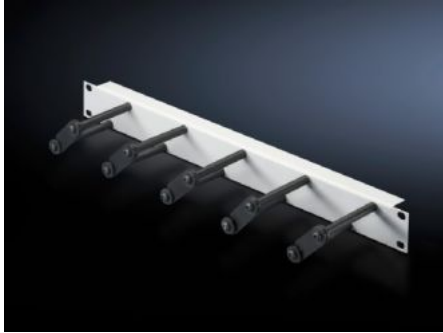

IT INFRASTRUCTURE

SOFTWARE & SERVICES

FRIEDHELM LOH GROUP

DK 7257.050 - Cable management panel with cable routing bars for horizontal cable management

For horizontal management of the patch cables with cable routing bars, allows user-friendly modification and extension of the cabling by opening the individual cable routing bars.

Features

Model No.	DK 7257.050
Product description	For horizontal management of the patch cables with 5 cable routing bars. Opening the individual cable routing bars allows user-friendly modification and extension of the cabling.
Material	Panel: Sheet steel, spray finished Cable routing bars: Plastic
Colour	Panel: RAL 7035 Cable routing bars: RAL 9005
Depth of bars	100 mm
Number bars per U	5
Dimensions	Width: 482.6 mm
Units	1 U
Packs of	1 pc(s).
Net weight	0.6 kg
Gross weight	0.629 kg
Customs tariff number	73182900
ETIM 9	EC002624

Features

ECLASS 8.0

27189265

Product description

DK Cable management panel, 1 U, with cable routing bars, RAL 7035

Tender text

Cable management panel with cable routing bars
482.6 mm (19")

For horizontal management of the patch cables with cable routing bars. Opening the individual cable routing bars allows user-friendly modification and extension of the cabling.

Material:

Panel: Sheet steel, spray-finished, RAL 7035

Cable routing bars: Plastic, black

Dimensions: 1 U, bar depth approx. 80 mm

Number of bars: 5

Packs of 1.

Make/model: Rittal type: Cable management panel,
RAL 7035 with cable routing bars
DK 7257050 or equivalent