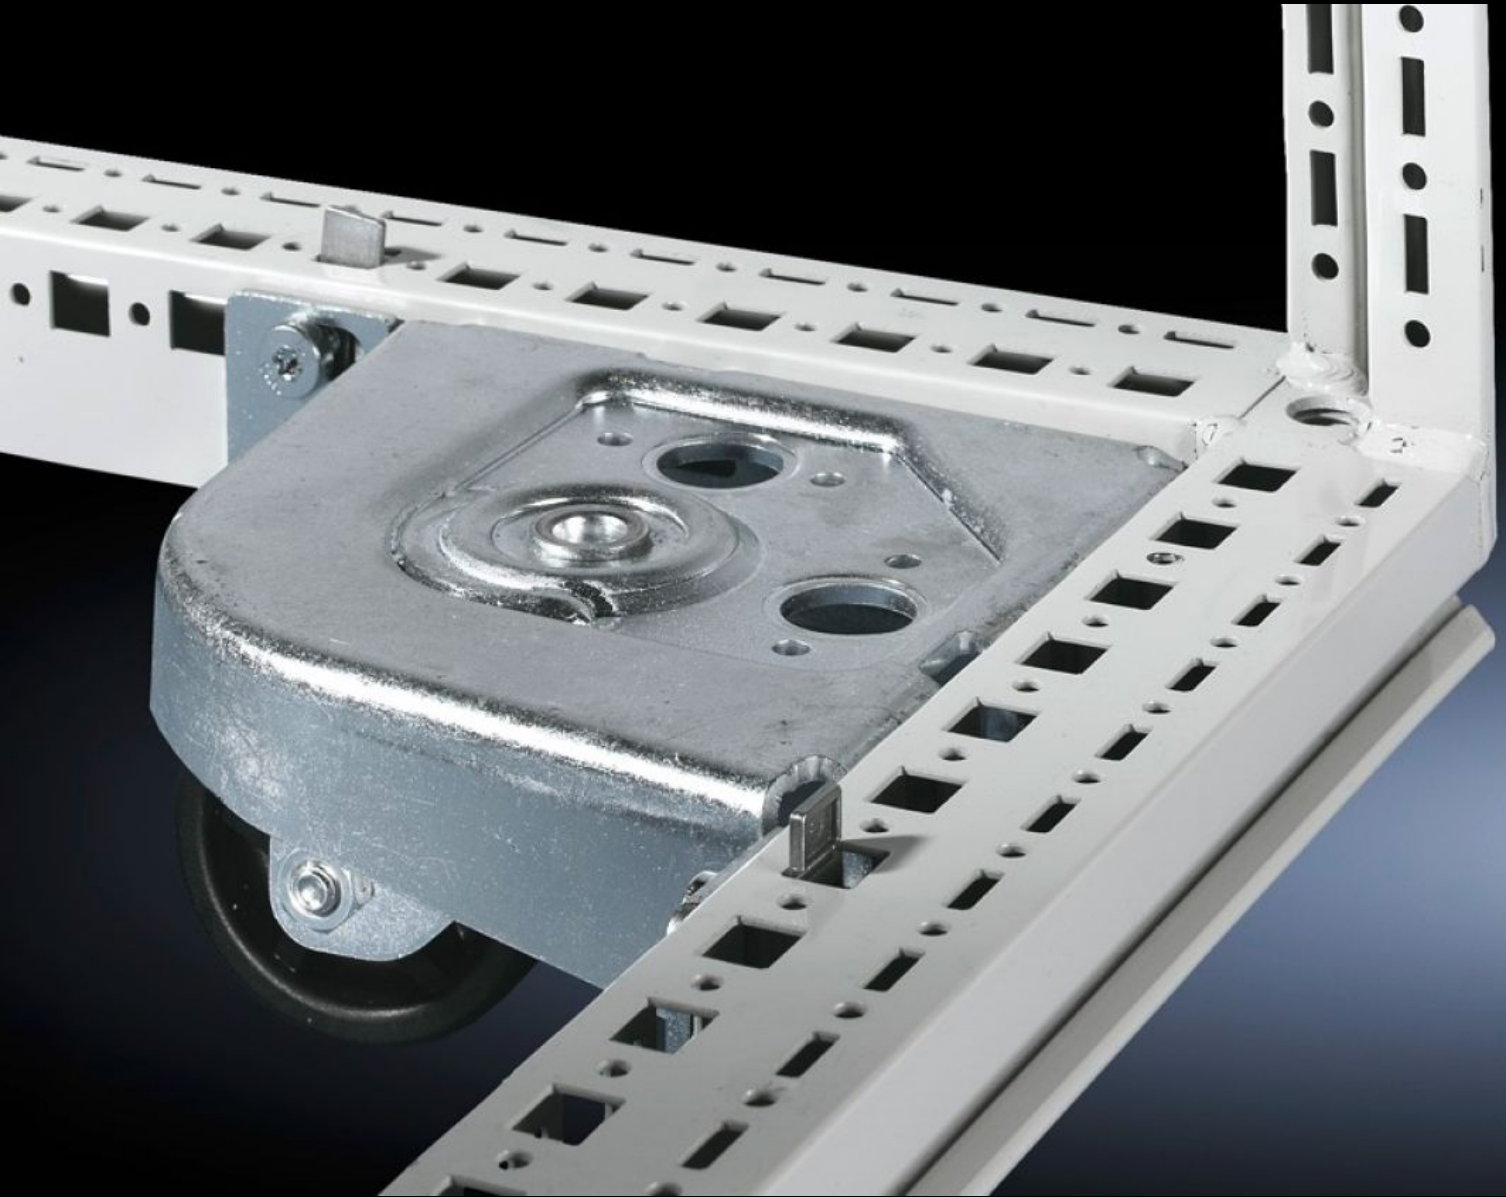

Rittal – The System.

Faster – better – everywhere.

DK 7825.900 Transport kit

State: 22.05.2026 (Source: rittal.com/ua-en)

ENCLOSURES

POWER DISTRIBUTION

CLIMATE CONTROL

IT INFRASTRUCTURE

SOFTWARE & SERVICES

FRIEDHELM LOH GROUP