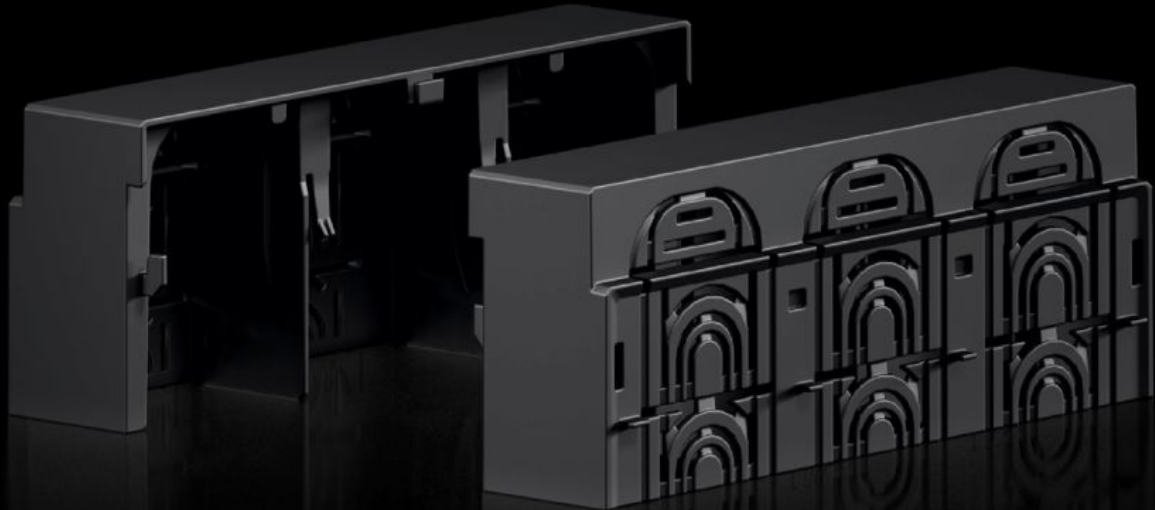

Rittal – The System.

Faster – better – everywhere.

RX 9365.532

RiLineX connection space cover

State: 03.04.2026 (Source: rittal.com/ua-en)

ENCLOSURES

POWER DISTRIBUTION

CLIMATE CONTROL

IT INFRASTRUCTURE

SOFTWARE & SERVICES

FRIEDHELM LOH GROUP

RX 9365.532 - RiLineX connection space cover for NH fuse-switch disconnectors

RiLineX connection space cover for RiLineX NH fuse-switch disconnectors, size 2, for use when assembling mounting plates and busbars.

Features

Model No.	RX 9365.532
Material	Polyamide (PA 6) Fire protection corresponding to UL 94
Colour	RAL 9005
To fit Model No.	9362.210 9362.215 9362.250 9363.210 9363.215
Dimensions	Width: 208.5 mm Height: 60 mm Depth: 89.6 mm
Packs of	2 pc(s).
Net weight	0.436 kg
Gross weight	0.439 kg
Customs tariff number	85472000
ETIM 9	EC000775
Product description	RiLineX connection space cover for RiLineX NH fuse-switch disconnectors, size 2, for use when assembling mounting plates and busbars.