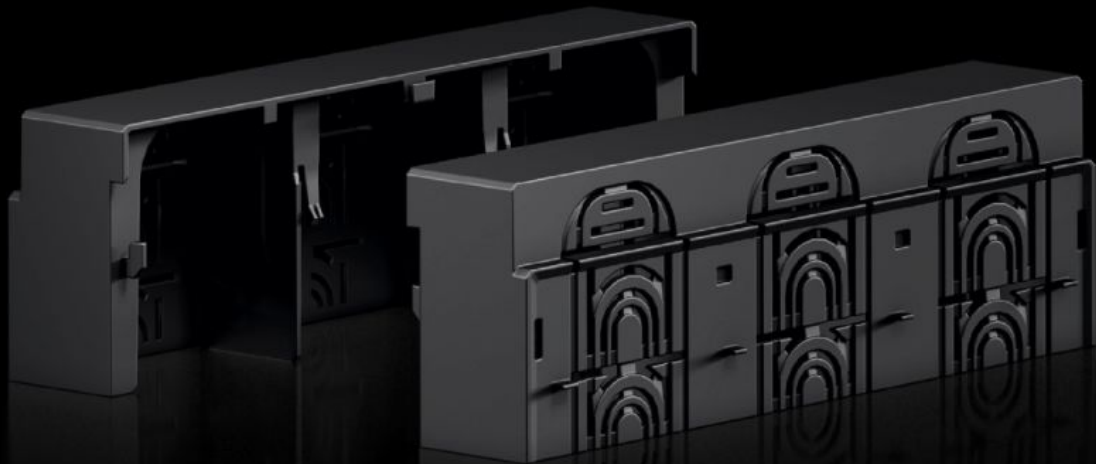

Rittal – The System.

Faster – better – everywhere.

RX 9365.533

RiLineX connection space cover

State: 11.07.2026 (Source: rittal.com/ua-en)

ENCLOSURES

POWER DISTRIBUTION

CLIMATE CONTROL

IT INFRASTRUCTURE

SOFTWARE & SERVICES

FRIEDHELM LOH GROUP

RX 9365.533 - RiLineX connection space cover for NH fuse-switch disconnectors

RiLineX connection space cover for RiLineX NH fuse-switch disconnectors, size 3, for use when assembling mounting plates and busbars.

Features

Model No.	RX 9365.533
Material	Polyamide (PA 6) Fire protection corresponding to UL 94
Colour	RAL 9005
To fit Model No.	9362310 9362315 9362350 9363310 9363315
Dimensions	Width: 250 mm Height: 60 mm Depth: 89.6 mm
Fire load	3.694 MJ/m ²
Packs of	2 pc(s).
Net weight	0.506 kg
Gross weight	0.508 kg
PCF per pack (cradle-to-gate)	3.42
Customs tariff number	85472000
ETIM 9	EC000775
Product description	RiLineX connection space cover for RiLineX NH fuse-switch disconnectors, size 3, for use when assembling mounting plates and busbars.