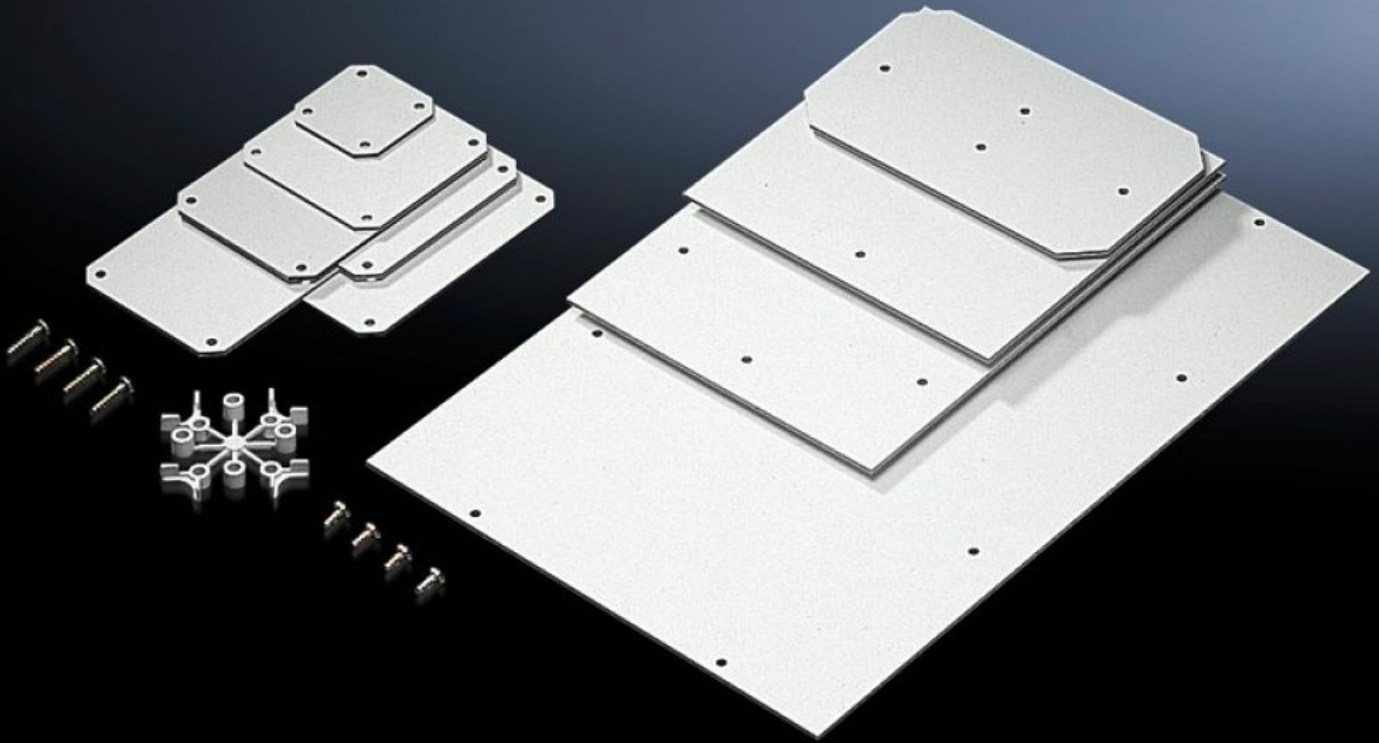

Rittal – The System.

Faster – better – everywhere.

PK 9548.000 Mounting plate

State: 04.11.2025 (Source: rittal.com/ua-en)

ENCLOSURES

POWER DISTRIBUTION

CLIMATE CONTROL

IT INFRASTRUCTURE

SOFTWARE & SERVICES

FRIEDHELM LOH GROUP

PK 9548.000 - Mounting plate for PK

For individual interior installation.

Features

Model No.	PK 9548.000
Product description	For individual interior installation.
Material	2.5 mm melamine phenol-coated laminated paper
Colour	RAL 7035
Supply includes	Mounting plate Self-tapping assembly screws
Dimensions mounting plate (W x H)	150 mm x 150 mm
To fit	Enclosure type: PK Width: = 182 mm Height: = 180 mm
Packs of	10 pc(s).
Net weight	0.91
Gross weight	1.07
Customs tariff number	39269097
EAN	4028177140097
ETIM 9	EC000213
ECLASS 8.0	27409216