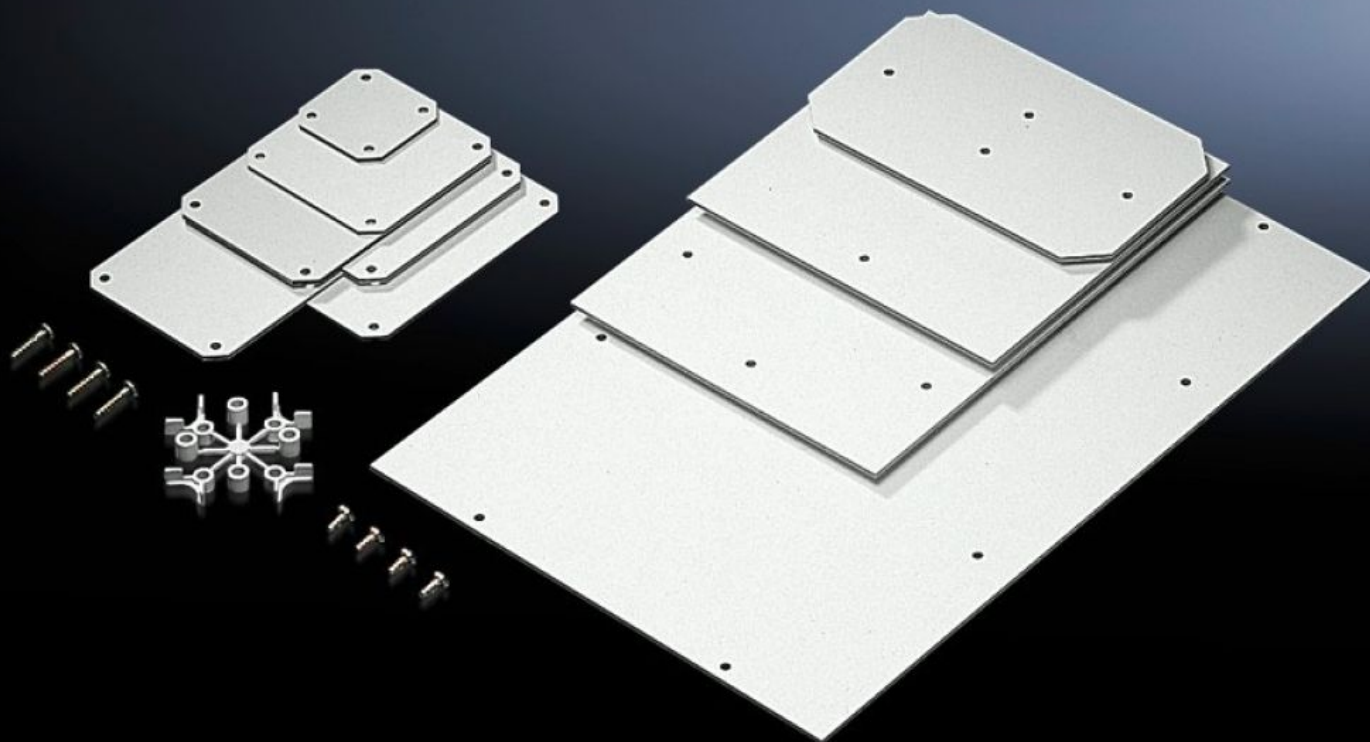

Rittal – The System.

Faster – better – everywhere.

PK 9548.000 Mounting plate

State: 03.04.2026 (Source: rittal.com/ua-en)

ENCLOSURES

POWER DISTRIBUTION

CLIMATE CONTROL

IT INFRASTRUCTURE

SOFTWARE & SERVICES

FRIEDHELM LOH GROUP

PK 9548.000 - Mounting plate for PK

For individual interior installation.

Features

Model No.	PK 9548.000
Product description	For individual interior installation.
Material	2.5 mm melamine phenol-coated laminated paper
Colour	RAL 7035
Supply includes	Mounting plate Self-tapping assembly screws
Dimensions mounting plate (W x H)	150 mm x 150 mm
To fit	Enclosure type: PK Width: = 182 mm Height: = 180 mm
Packs of	10 pc(s).
Net weight	0.91 kg
Gross weight	1.07 kg
Customs tariff number	39269097
ETIM 9	EC000213
ECLASS 8.0	27409216
Product description	PK Mounting plate, WH: 150x150 mm