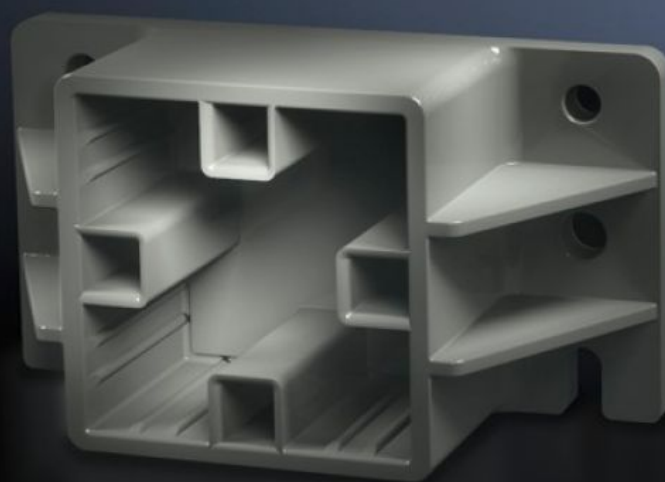

Rittal – The System.

Faster – better – everywhere.

SV 9649.010 End supports

State: 21.05.2026 (Source: rittal.com/ua-en)

ENCLOSURES

POWER DISTRIBUTION

CLIMATE CONTROL

IT INFRASTRUCTURE

SOFTWARE & SERVICES

FRIEDHELM LOH GROUP