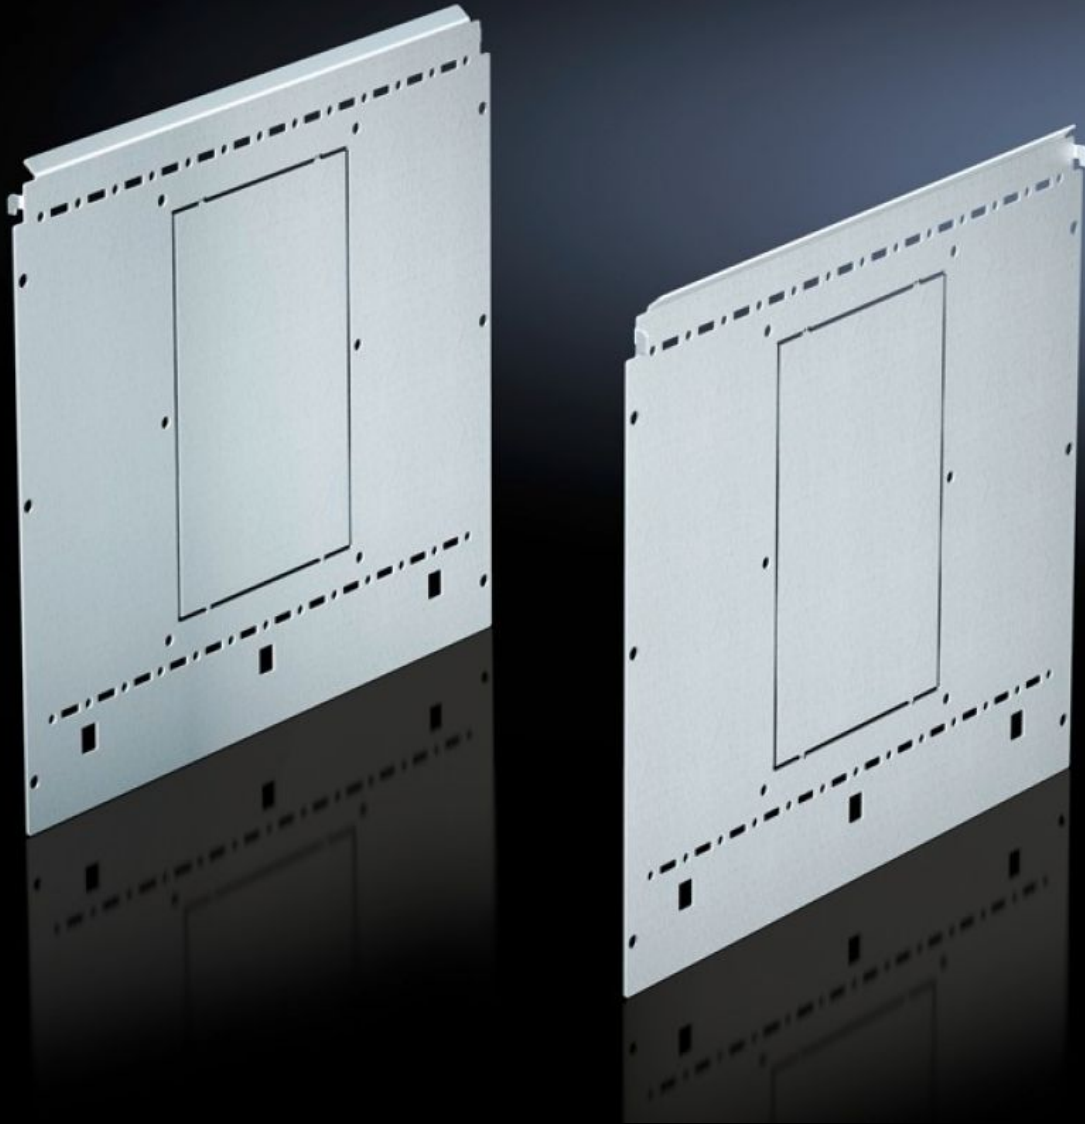

Rittal – The System.

Faster – better – everywhere.

SV 9673.044

Compartment side panel module

State: 15.05.2026 (Source: rittal.com/ua-en)

ENCLOSURES

POWER DISTRIBUTION

CLIMATE CONTROL

IT INFRASTRUCTURE

SOFTWARE & SERVICES

FRIEDHELM LOH GROUP

SV 9673.044 - Compartment side panel module for internal compartmentalisation

Side divider panel for compartments, for locating into the TS pitch pattern.

Features

Model No.	SV 9673.044
Product description	Side divider panel for compartments, for locating into the TS pitch pattern. Prepared for the location of mounting brackets for horizontal compartment dividers or mounting plates. Two TS system punchings allow the use of additional TS accessories. The side panel modules for reduced compartment depth and an auxiliary construction using TS punched rails 17 x 17 mm can be used to provide a separate enclosure space in the side panel area, e.g. for the provision of a busbar system.
Material	Sheet steel, 1.5 mm
Surface finish	Zinc-plated
Supply includes	Assembly parts
For compartment depth	400 mm
Dimensions	Height: 400 mm
Packs of	2 pc(s).
Net weight	3.1 kg
Customs tariff number	73269098
ETIM 9	EC002525
ECLASS 8.0	27400613

Features

Product description

SV Compartment side panel module, H: 400 mm, for D: 400 mm