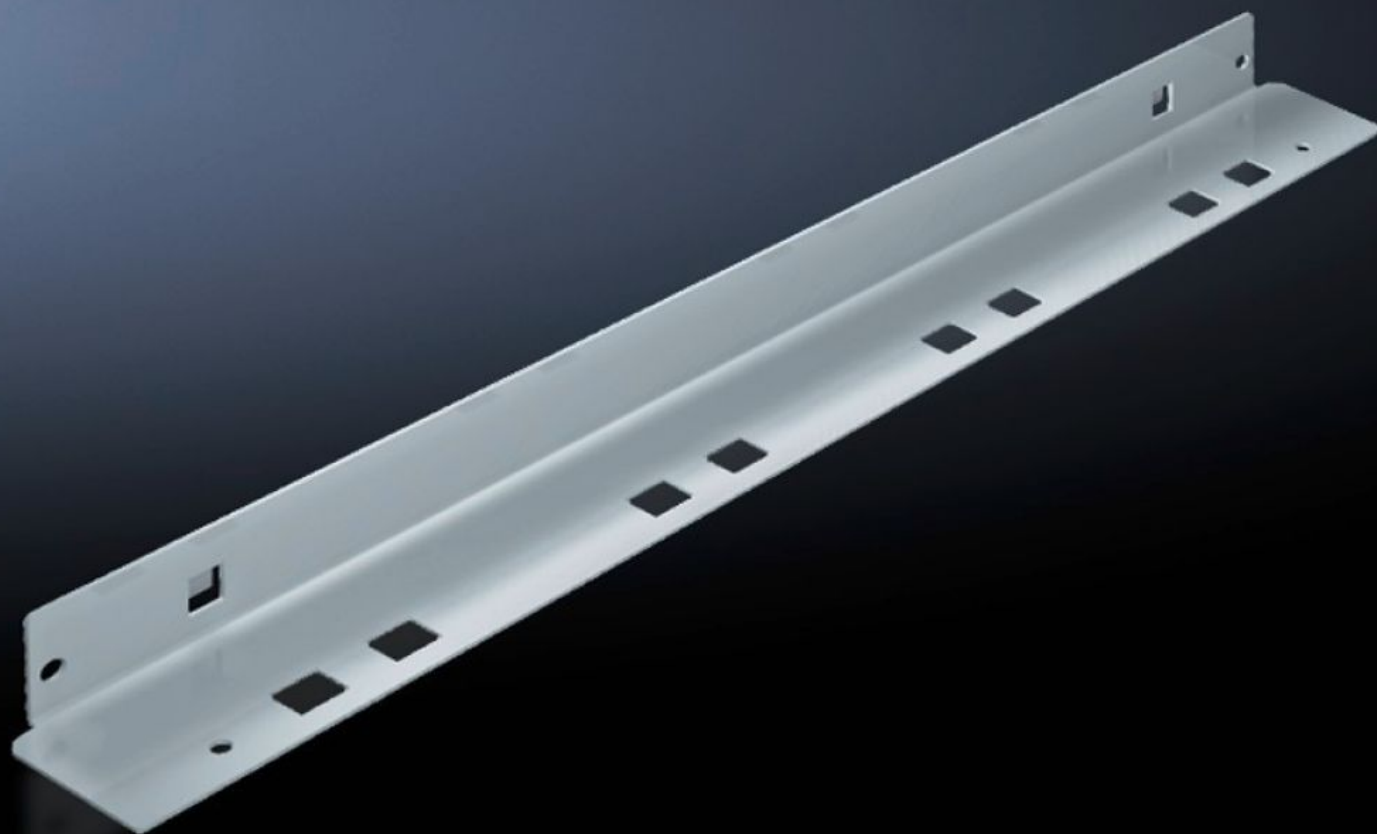

Rittal – The System.

Faster – better – everywhere.

SV 9673.408 Mounting bracket

State: 08.11.2025 (Source: rittal.com/ua-en)

ENCLOSURES

POWER DISTRIBUTION

CLIMATE CONTROL

IT INFRASTRUCTURE

SOFTWARE & SERVICES

FRIEDHELM LOH GROUP

SV 9673.408 - Mounting bracket for compartment divider

May be attached to a TS frame, a side panel module or between a frame section and an auxiliary construction, allows slide-in attachment of compartment dividers.

Features

Model No.	SV 9673.408
Product description	The mounting bracket may be attached to a TS frame, to a side panel module or between a frame section and an auxiliary construction. Pre-machined mounting openings allow slide-in attachment of compartment dividers.
Material	Sheet steel, 1.5 mm
Surface finish	Zinc-plated
Supply includes	Assembly parts
For compartment depth	800 mm
Length	752 mm
Dimensions	Length: 752 mm
Packs of	8 pc(s).
Net weight	4.88
Gross weight	5
Customs tariff number	73182900
EAN	4028177574472
ETIM 9	EC002525
ECLASS 8.0	27400613