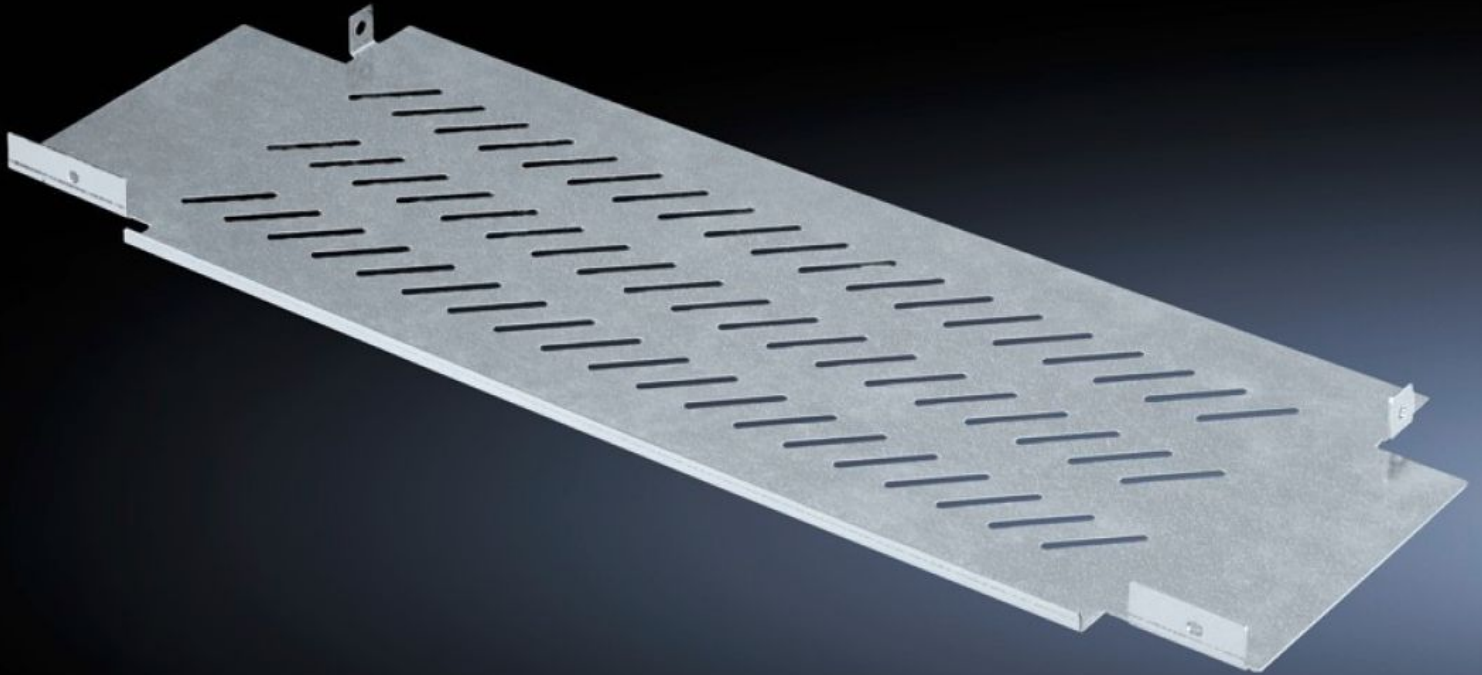

Rittal – The System.

Faster – better – everywhere.

SV 9674.348 Dividing plate

State: 08.04.2026 (Source: rittal.com/ua-en)

ENCLOSURES

POWER DISTRIBUTION

CLIMATE CONTROL

IT INFRASTRUCTURE

SOFTWARE & SERVICES

FRIEDHELM LOH GROUP

SV 9674.348 - Dividing plate for fuse-switch disconnecter section

Divides the busbar chamber and NH isolator chamber (compartment).

Features

Model No.	SV 9674.348
Product description	Dividing plate to divide the busbar chamber and NH isolator chamber (compartment).
Material	Sheet steel, 1.5 mm, zinc-plated
Supply includes	Assembly parts
Mounting position	Top Bottom
To fit manufacturer (model)	ABB SlimLine
Packs of	1 pc(s).
Net weight	1.899 kg
Gross weight	1.9 kg
Customs tariff number	73269098
ETIM 9	EC001900
ECLASS 8.0	27400613
Product description	SV Dividing plate, for fuse-switch disconnecter section, (ABB SlimLine)