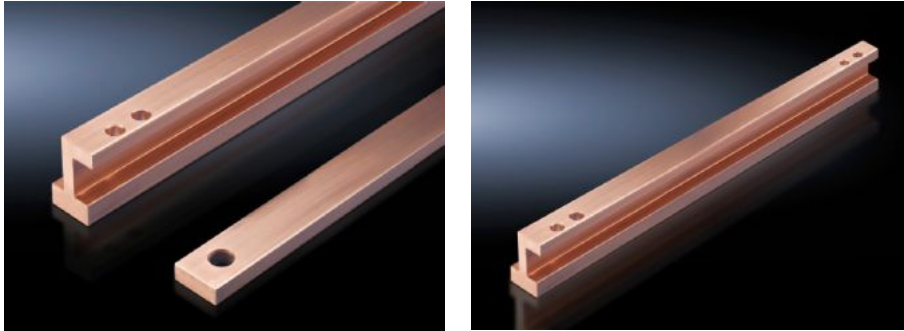

# SV 9675.230 - Distribution busbars PLS 1600

## Features

Model No.	SV 9675.230
Design	For distribution busbar systems behind the compartment
Product description	Prepared for the connection of T-connector kits.
Material	E-Cu
Length	1,350 mm
To fit	Height: = 2,000 mm
Packs of	1 pc(s).
Net weight	10.82
Gross weight	10.89
Copper weight (kg per piece)	10.84
Customs tariff number	74071000
EAN	4028177575974
ETIM 9	EC000001
ECLASS 8.0	27370303