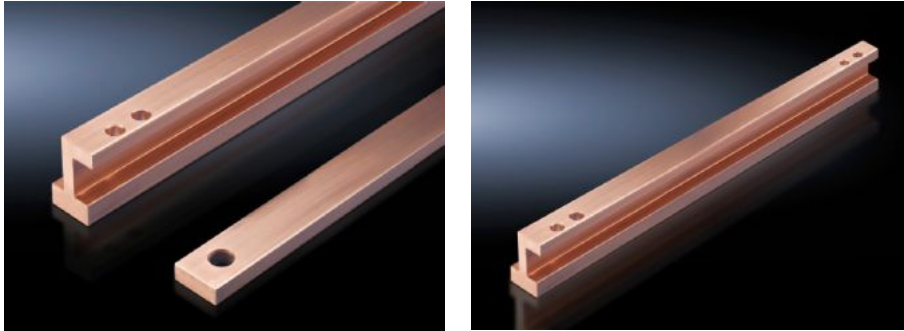

SV 9675.230 - Distribution busbars PLS 1600

Features

Model No.	SV 9675.230
Design	For distribution busbar systems behind the compartment
Product description	Prepared for the connection of T-connector kits.
Material	E-Cu
Length	1,350 mm
To fit	Height: = 2,000 mm
Packs of	1 pc(s).
Net weight	10.82
Gross weight	10.89
Copper weight (kg per piece)	10.84
Customs tariff number	74071000
EAN	4028177575974
ETIM 9	EC000001
ECLASS 8.0	27370303

Approvals