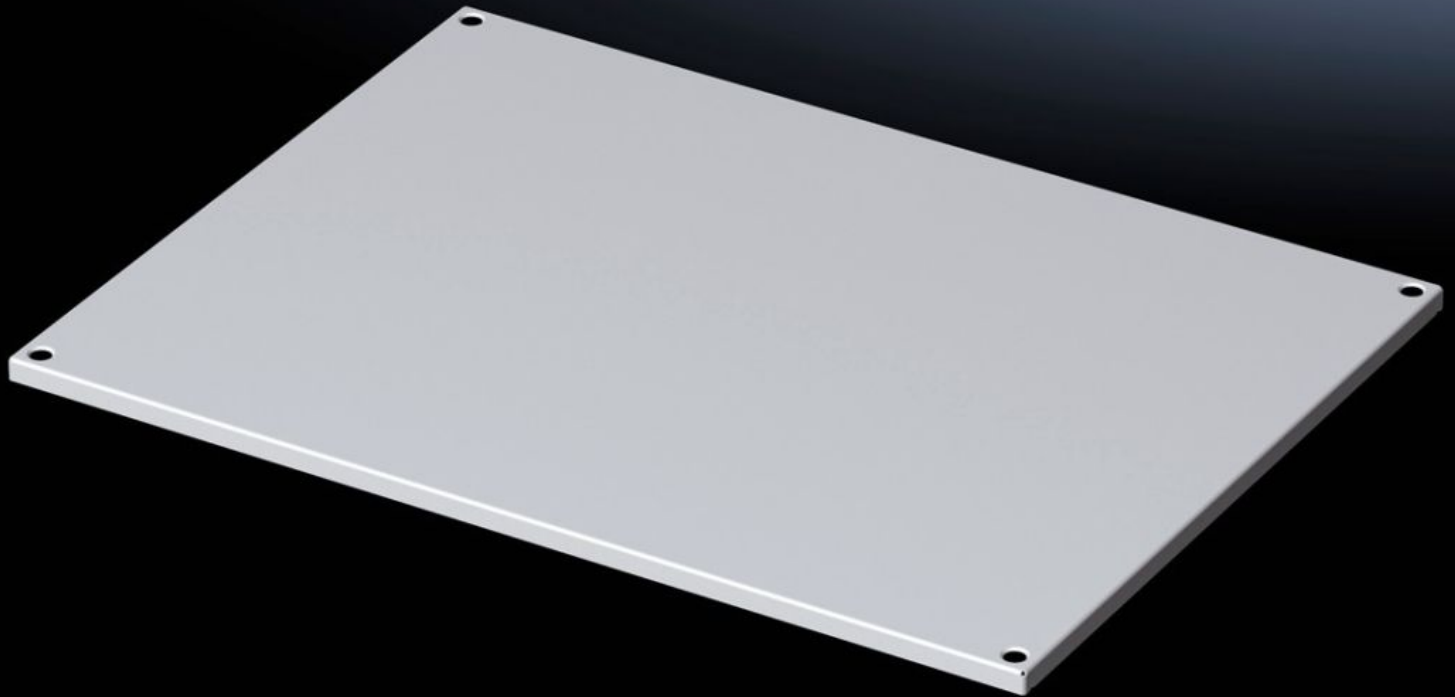

Rittal – The System.

Faster – better – everywhere.

SV 9681.660

Roof plate IP 55, solid

State: 23.05.2026 (Source: rittal.com/ua-en)

ENCLOSURES

POWER DISTRIBUTION

CLIMATE CONTROL

IT INFRASTRUCTURE

SOFTWARE & SERVICES

FRIEDHELM LOH GROUP

SV 9681.660 - Roof plate IP 55, solid for VX, VX IT

For enclosures without roof plate and in exchange for the standard roof in other enclosures.

Features

Model No.	SV 9681.660
Product description	For enclosures without roof plate and in exchange for the standard roof.
Material	Sheet steel, 1.5 mm
Surface finish	Textured paint
Colour	RAL 7035
Supply includes	Assembly parts
To fit	Width: = 600 mm Depth: = 1,000 mm
Packs of	1 pc(s).
Net weight	8.2 kg
Gross weight	8.44 kg
Customs tariff number	94039910
ETIM 9	EC000744
ECLASS 8.0	27182405
Product description	SV roof plate, WD: 600 x 1000 mm, IP 55, for VX, VX IT