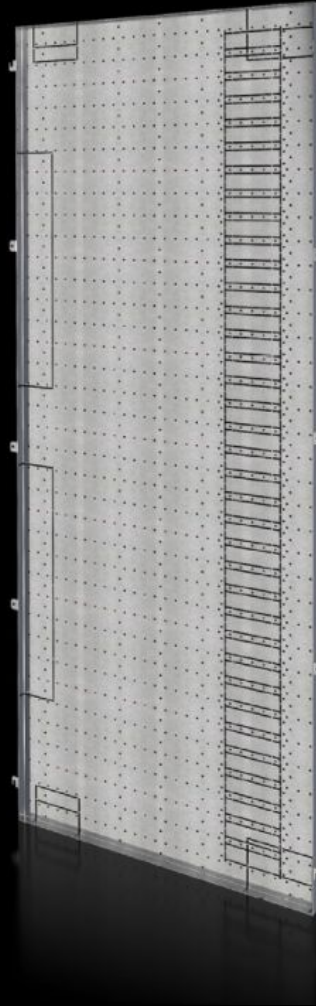

Rittal – The System.

Faster – better – everywhere.

SV 9683.008

Compartment side panel

State: 07.07.2026 (Source: rittal.com/ua-en)

ENCLOSURES

POWER DISTRIBUTION

CLIMATE CONTROL

IT INFRASTRUCTURE

SOFTWARE & SERVICES

FRIEDHELM LOH GROUP

SV 9683.008 - Compartment side panel for VX

Side divider panel for attaching partial mounting plates and compartment dividers.

Features

Model No.	SV 9683.008
Design	For busbar system assembly in the rear section
Product description	Side divider panel for attaching partial mounting plates and compartment dividers.
Material	Sheet steel, 1.5 mm
Surface finish	Zinc-plated
Supply includes	Assembly parts
Dimensions	Height: 1,881 mm Depth: 738 mm
To fit	Height: = 2,000 mm Depth: = 800 mm
Packs of	2 pc(s).
Net weight	34 kg
Customs tariff number	94039910
ETIM 9	EC002525
ECLASS 8.0	27400613
Product description	SV Compartment side panel, HD: 1881x738 mm, for VX (HD: 2000x800 mm)