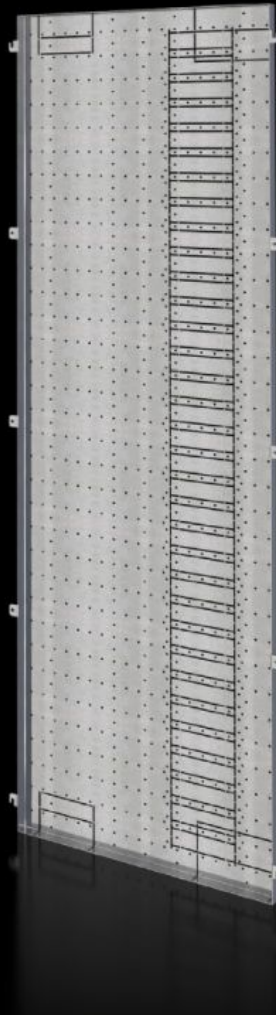

Rittal – The System.

Faster – better – everywhere.

SV 9683.016

Compartment side panel

State: 04.04.2026 (Source: rittal.com/ua-en)

ENCLOSURES

POWER DISTRIBUTION

CLIMATE CONTROL

IT INFRASTRUCTURE

SOFTWARE & SERVICES

FRIEDHELM LOH GROUP

SV 9683.016 - Compartment side panel for VX

Side divider panel for attaching partial mounting plates and compartment dividers.

Features

Model No.	SV 9683.016
Design	For busbar system configuration in roof and base area.
Product description	Side divider panel for attaching partial mounting plates and compartment dividers.
Material	Sheet steel, 1.5 mm
Surface finish	Zinc-plated
Supply includes	Assembly parts
Dimensions	Height: 1,731 mm Depth: 538 mm
To fit	Height: = 2,000 mm Depth: = 600 mm
Packs of	2 pc(s).
Net weight	23 kg
Gross weight	24 kg
Customs tariff number	94039910
ETIM 9	EC002525
ECLASS 8.0	27400613
Product description	SV Compartment side panel, HD: 1731x538 mm, for VX (HD: 2000x600 mm)