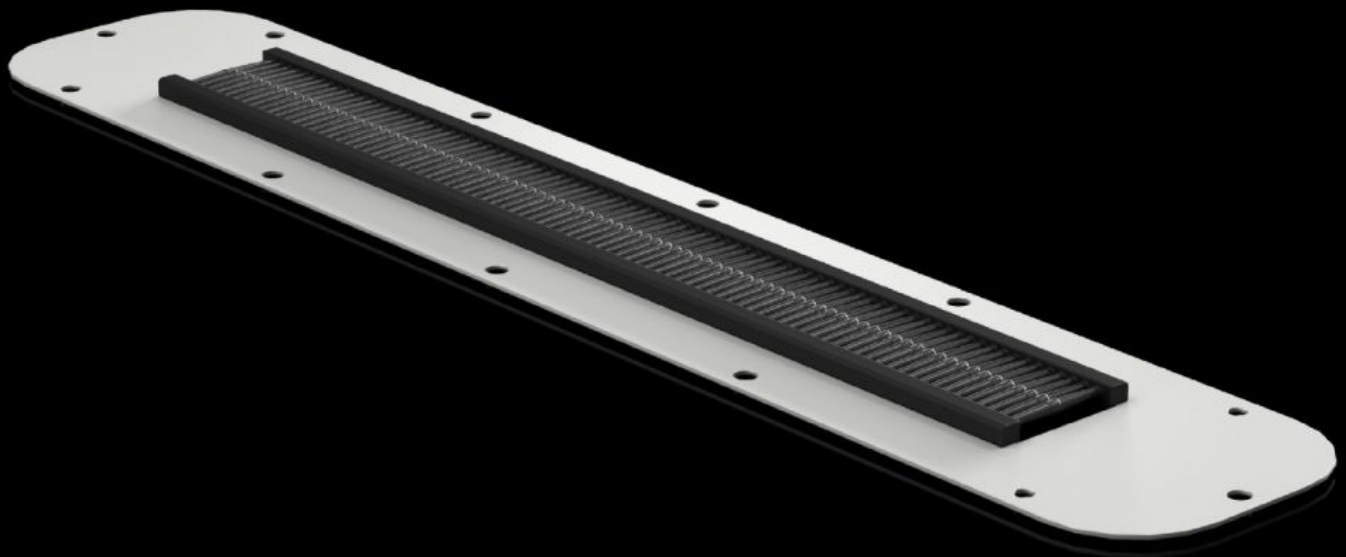

Rittal – The System.

Faster – better – everywhere.

AX 2260.060 Gland plates

State: 17/06/2026 (Source: rittal.com/uae-en)

ENCLOSURES

POWER DISTRIBUTION

CLIMATE CONTROL

IT INFRASTRUCTURE

SOFTWARE & SERVICES

FRIEDHELM LOH GROUP