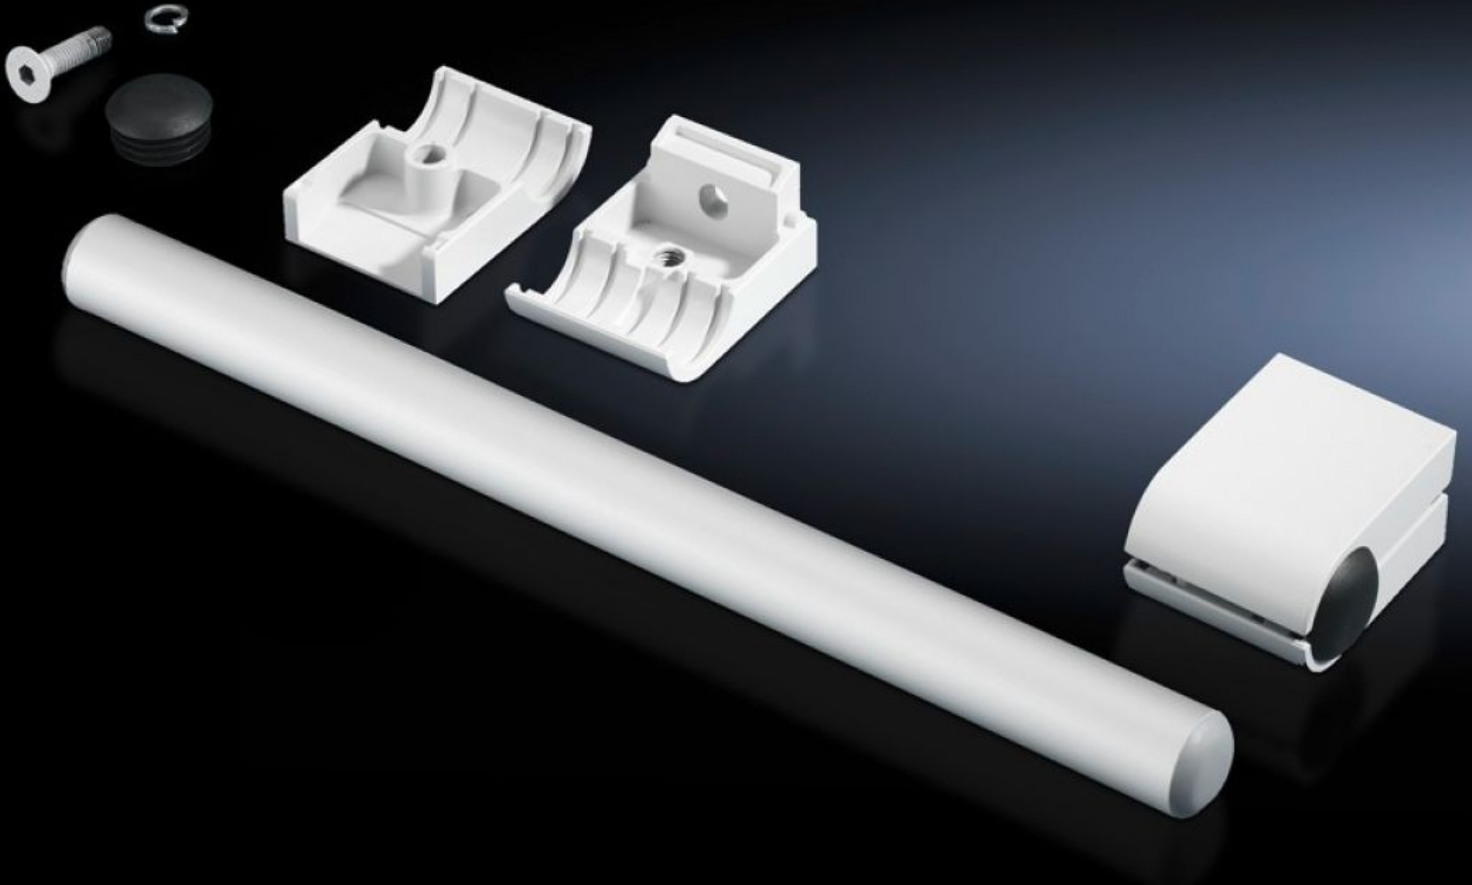

Rittal – The System.

Faster – better – everywhere.

SZ 2389.000

Handle set

State: 09/04/2026 (Source: rittal.com/uae-en)

ENCLOSURES

POWER DISTRIBUTION

CLIMATE CONTROL

IT INFRASTRUCTURE

SOFTWARE & SERVICES

FRIEDHELM LOH GROUP