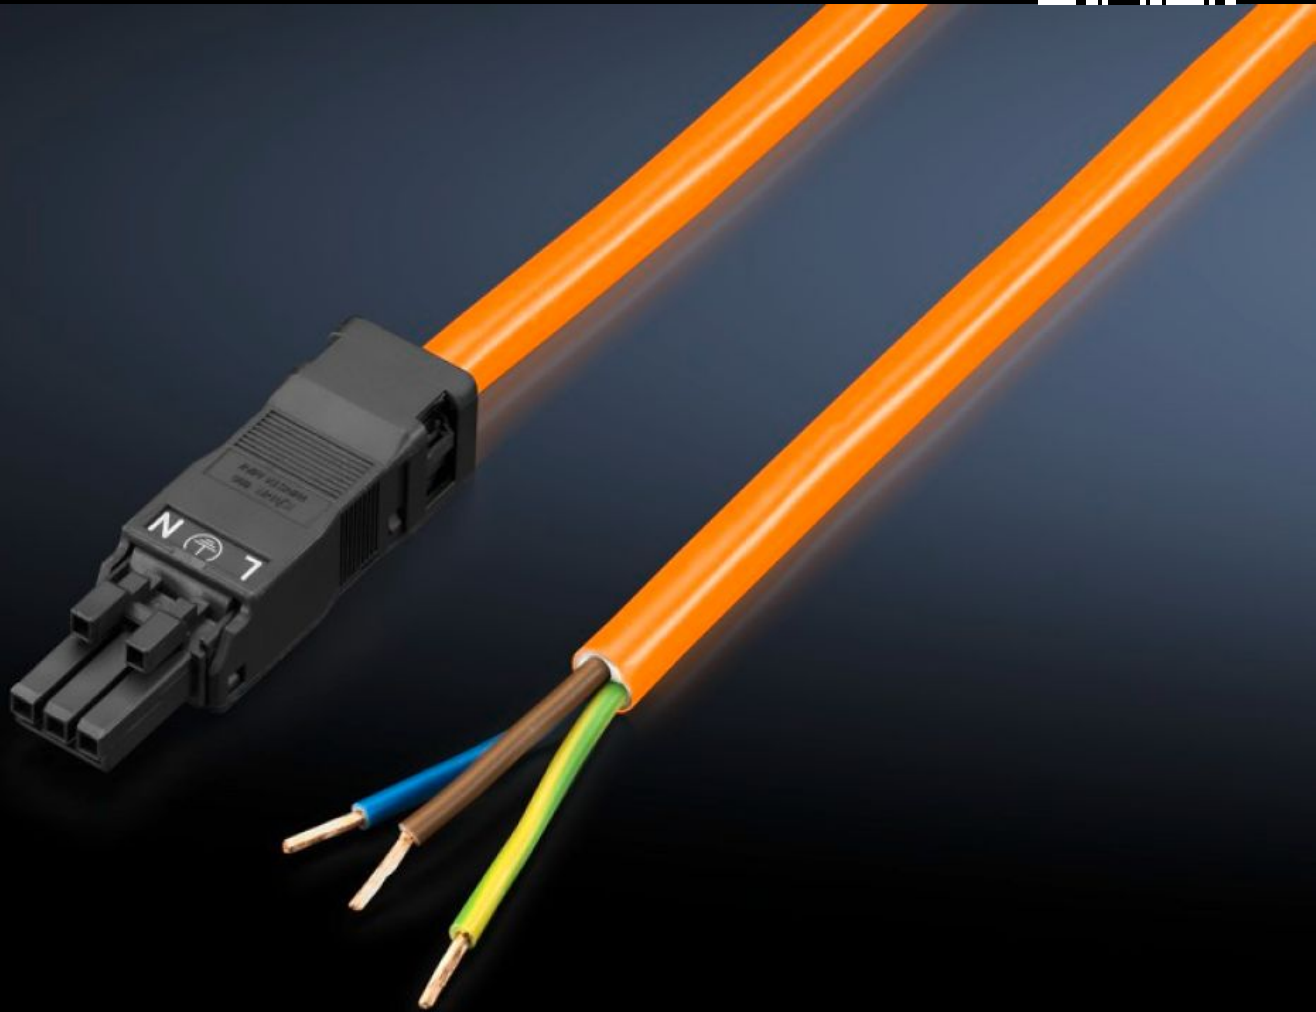

## SZ 2500.400 Connection cable

State: 19/06/2026 (Source: [rittal.com/uae-en](http://rittal.com/uae-en))

ENCLOSURES

POWER DISTRIBUTION

CLIMATE CONTROL

IT INFRASTRUCTURE

SOFTWARE & SERVICES

FRIEDHELM LOH GROUP

# SZ 2500.400 - Connection cable

For simple, time-saving connection of the LED system light.

## Features

Model No.	SZ 2500.400
Design	Infeed, 3-pole (with socket, without connector)
Product description	For time-saving and simple installation of the LED system light.
Colour	Orange
Cross-section	1.5 mm <sup>2</sup>
Length	3,000 mm
Dimensions	Length: 3,000 mm
Rated operating voltage	100 V - 240 V, 1~, 50 Hz/60 Hz
Packs of	5 pc(s).
Net weight	1.5 kg
Gross weight	1.56 kg
Customs tariff number	85444290
ETIM 9	EC001576
ETIM 8	EC001576
ECLASS 8.0	27060402
Product description	SZ Connection cable, for power supply, 3-pole, 100-240 V, L: 3000 mm