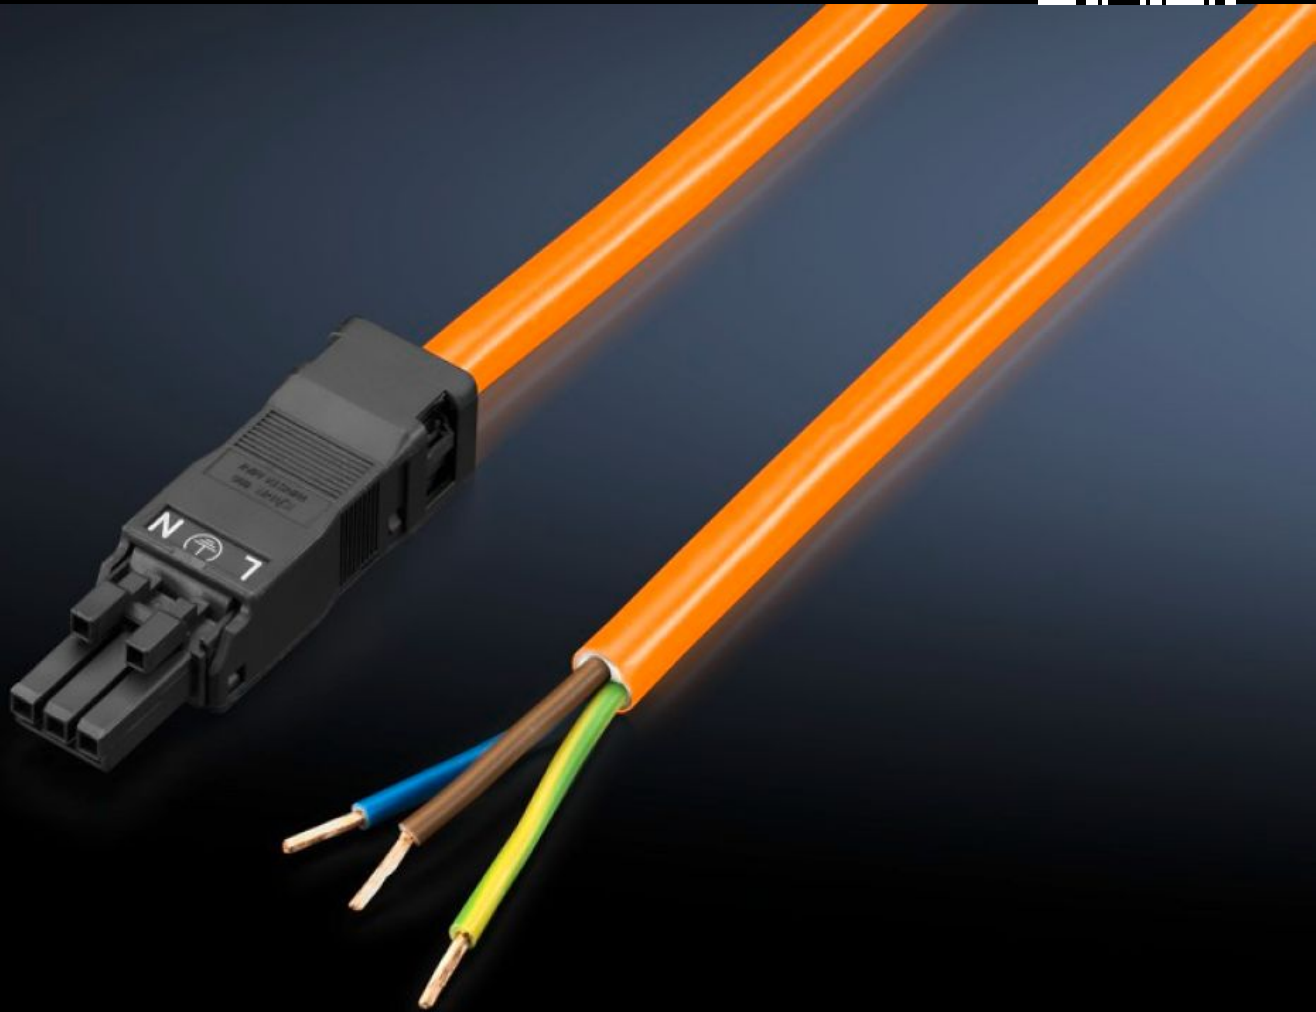

Rittal – The System.

Faster – better – everywhere.

SZ 2500.400 Connection cable

State: 10/05/2026 (Source: rittal.com/uae-en)

ENCLOSURES

POWER DISTRIBUTION

CLIMATE CONTROL

IT INFRASTRUCTURE

SOFTWARE & SERVICES

FRIEDHELM LOH GROUP

SZ 2500.400 - Connection cable

For simple, time-saving connection of the LED system light.

Features

Model No.	SZ 2500.400
Design	Infeed, 3-pole (with socket, without connector)
Product description	For time-saving and simple installation of the LED system light.
Colour	Orange
Cross-section	1.5 mm ²
Length	3,000 mm
Dimensions	Length: 3,000 mm
Rated operating voltage	100 V - 240 V, 1~, 50 Hz/60 Hz
Packs of	5 pc(s).
Net weight	1.5 kg
Gross weight	1.56 kg
Customs tariff number	85444290
ETIM 9	EC001576
ETIM 8	EC001576
ECLASS 8.0	27060402
Product description	SZ Connection cable, for power supply, 3-pole, 100-240 V, L: 3000 mm