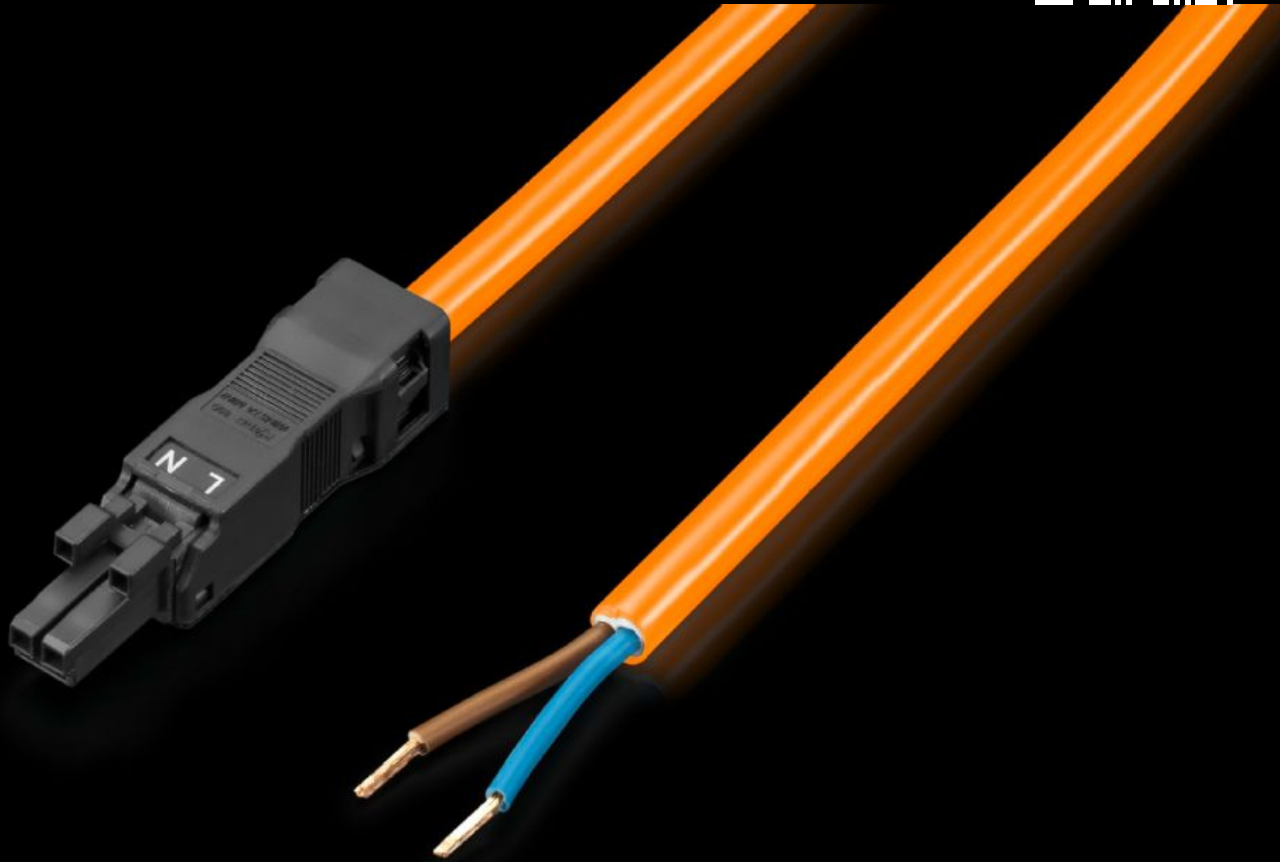

Rittal – The System.

Faster – better – everywhere.

SZ 2500.420

Connection cable

State: 04/07/2026 (Source: rittal.com/uae-en)

ENCLOSURES

POWER DISTRIBUTION

CLIMATE CONTROL

IT INFRASTRUCTURE

SOFTWARE & SERVICES

FRIEDHELM LOH GROUP

SZ 2500.420 - Connection cable

For simple, time-saving connection of the LED system light.

Features

Model No.	SZ 2500.420
Design	Infeed, 2-pole (with socket, without connector)
Product description	For time-saving and simple installation of the LED system light.
Colour	Orange
Cross-section	1.5 mm ²
Length	3,000 mm
Dimensions	Length: 3,000 mm
Rated operating voltage	100 V - 240 V, 1~, 50 Hz/60 Hz
Packs of	5 pc(s).
Net weight	1.01 kg
Gross weight	1.26 kg
Customs tariff number	85444290
ETIM 9	EC001576
ETIM 8	EC001576
ECLASS 8.0	27060402
Product description	SZ Connection cable, for power supply, 2-pole, 100-240 V, L: 3000 mm