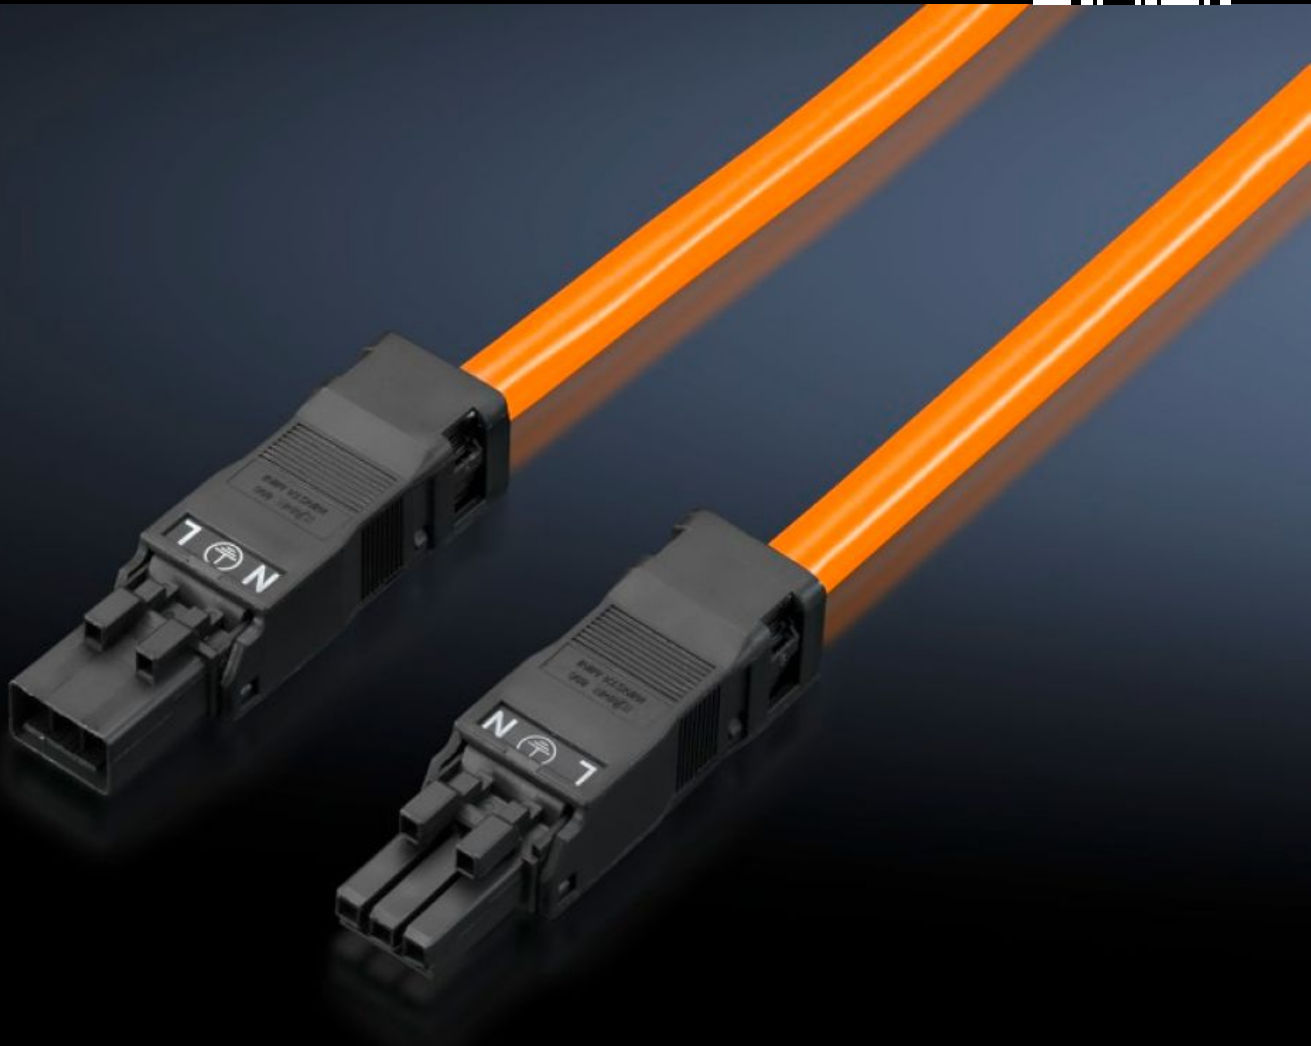

Rittal – The System.

Faster – better – everywhere.

SZ 2500.435

Connection cable

State: 05/07/2026 (Source: rittal.com/uae-en)

ENCLOSURES

POWER DISTRIBUTION

CLIMATE CONTROL

IT INFRASTRUCTURE

SOFTWARE & SERVICES

FRIEDHELM LOH GROUP

SZ 2500.435 - Connection cable

For simple, time-saving connection of the LED system light.

Features

Model No.	SZ 2500.435
Design	Through-wiring, 3-pole (with socket and connector)
Product description	For time-saving and simple installation of the LED system light.
Colour	Orange
Length	200 mm
Dimensions	Length: 200 mm
Rated operating voltage	100 V - 240 V, 1~, 50 Hz/60 Hz
Packs of	1 pc(s).
Net weight	0.065 kg
Gross weight	0.074 kg
Customs tariff number	85444290
ETIM 9	EC001576
ETIM 8	EC001576
ECLASS 8.0	27060402
Product description	SZ Connection cable for throughwiring, 3-pole, L: 200 mm, 100-240 V