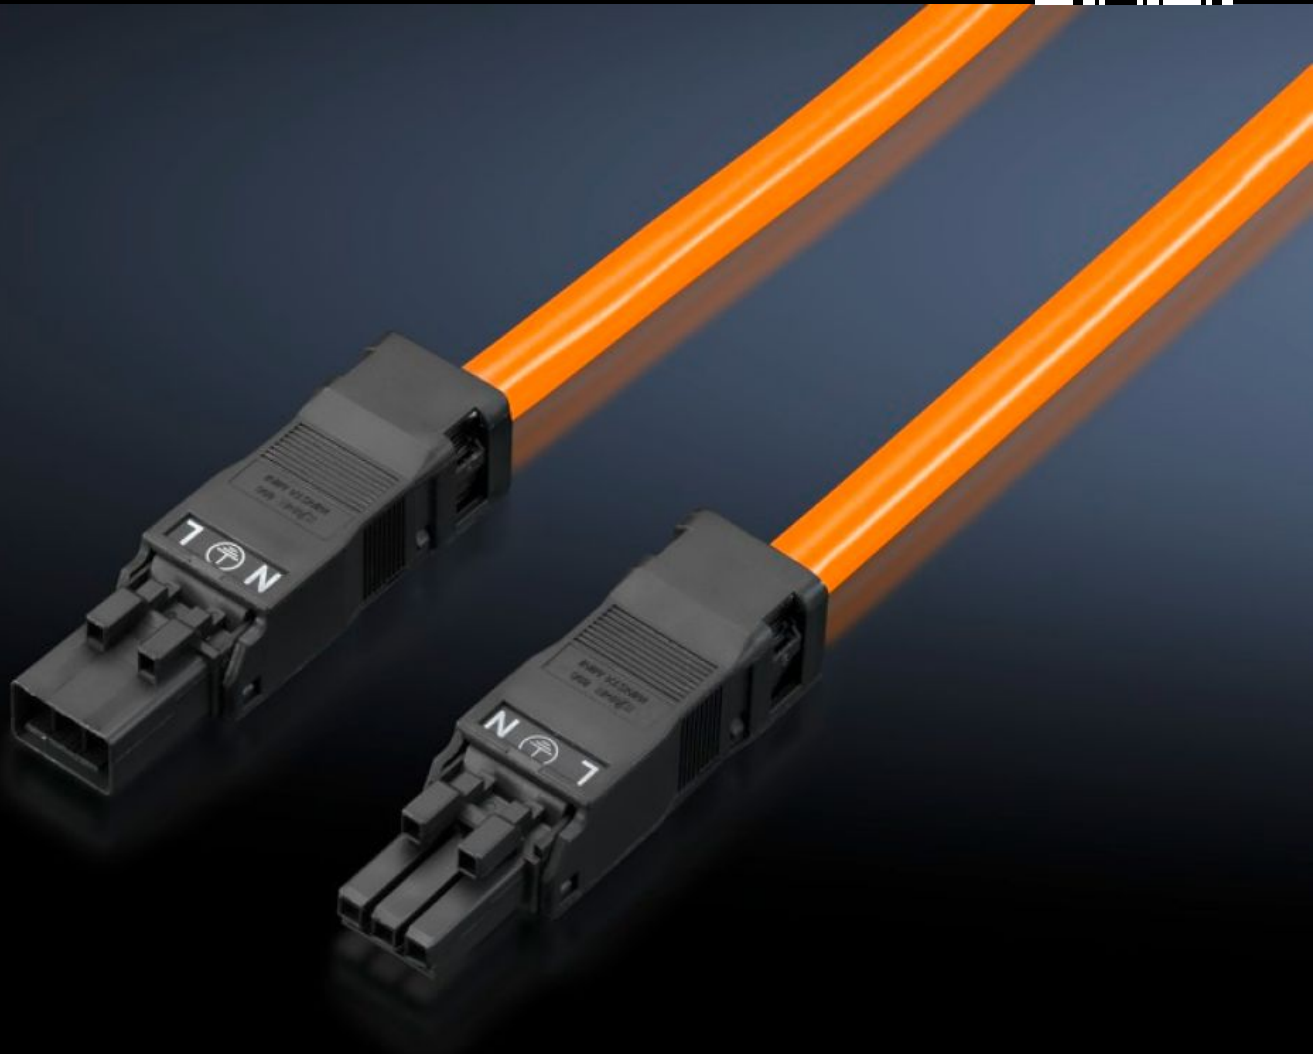

Rittal – The System.

Faster – better – everywhere.

SZ 2500.435

Connection cable

State: 12/05/2026 (Source: rittal.com/uae-en)

ENCLOSURES

POWER DISTRIBUTION

CLIMATE CONTROL

IT INFRASTRUCTURE

SOFTWARE & SERVICES

FRIEDHELM LOH GROUP

SZ 2500.435 - Connection cable

For simple, time-saving connection of the LED system light.

Features

Model No.	SZ 2500.435
Design	Through-wiring, 3-pole (with socket and connector)
Product description	For time-saving and simple installation of the LED system light.
Colour	Orange
Length	200 mm
Dimensions	Length: 200 mm
Rated operating voltage	100 V - 240 V, 1~, 50 Hz/60 Hz
Packs of	1 pc(s).
Net weight	0.065 kg
Gross weight	0.074 kg
Customs tariff number	85444290
ETIM 9	EC001576
ETIM 8	EC001576
ECLASS 8.0	27060402
Product description	SZ Connection cable for throughwiring, 3-pole, L: 200 mm, 100-240 V