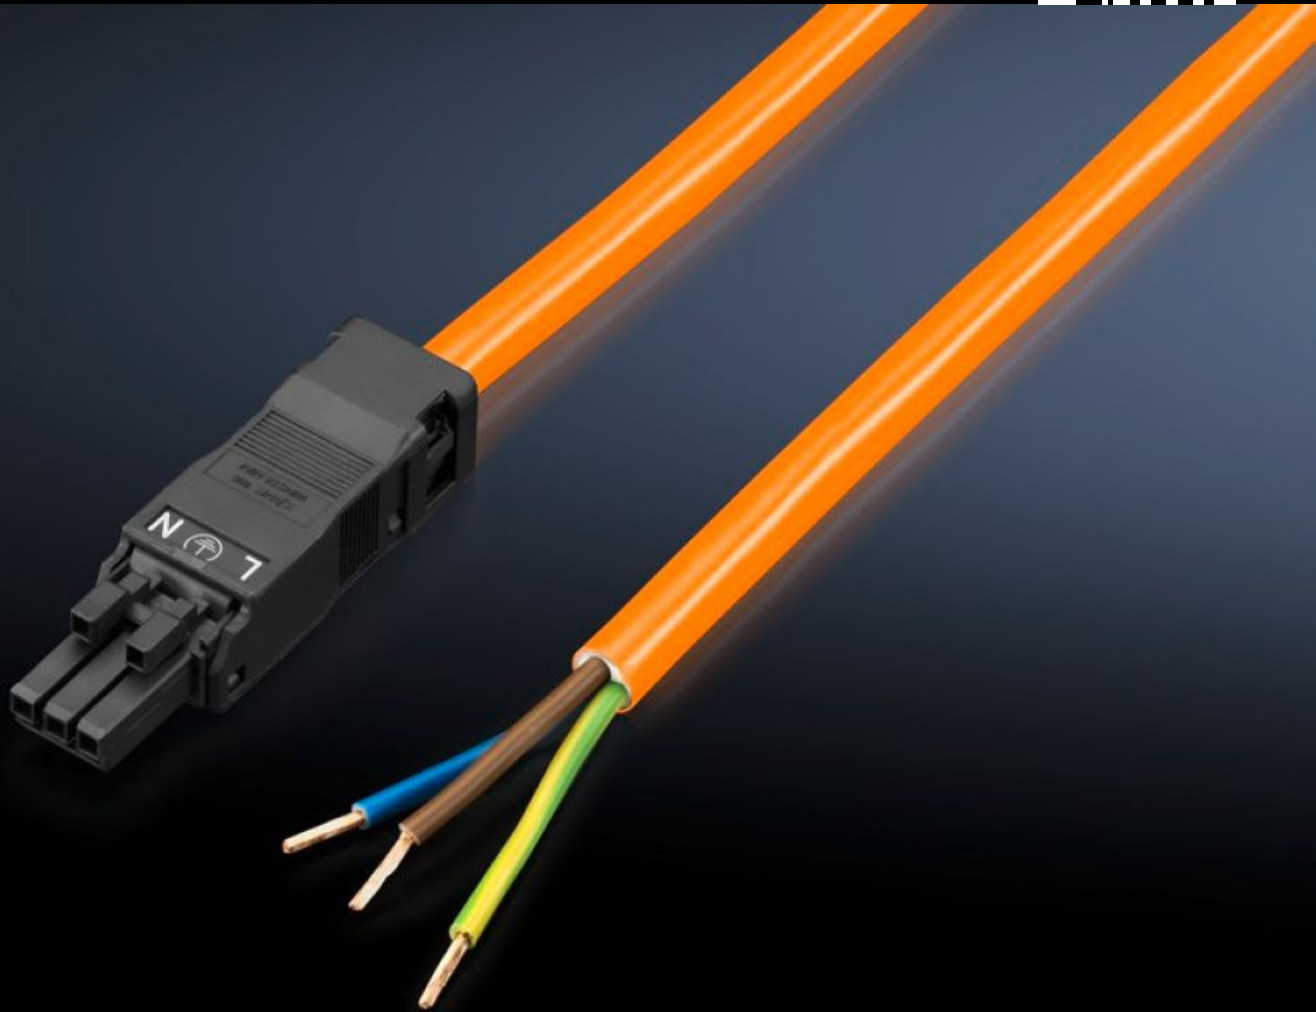

## SZ 2500.500 Connection cable

State: 21/06/2026 (Source: [rittal.com/uae-en](http://rittal.com/uae-en))

ENCLOSURES

POWER DISTRIBUTION

CLIMATE CONTROL

IT INFRASTRUCTURE

SOFTWARE & SERVICES

FRIEDHELM LOH GROUP

# SZ 2500.500 - Connection cable

For simple, time-saving connection of the LED system light.

## Features

Model No.	SZ 2500.500
Design	Infeed, 3-pole (with socket, without connector)
Product description	For time-saving and simple installation of the LED system light.
Colour	Orange
Length	3,000 mm
AWG	AWG 16
Standards	Power supply cords: AVLV2 Mains connector: ECBT2
Dimensions	Length: 3,000 mm
Rated operating voltage	100 V - 240 V, 1~, 50 Hz/60 Hz
Packs of	1 pc(s).
Net weight	0.345 kg
Gross weight	0.359 kg
Customs tariff number	85444290
ETIM 9	EC001576
ETIM 8	EC001576
ECLASS 8.0	27060402
Product description	SZ Connection cable, for power supply, 3-pole, 100-240 V, L: 3000 mm, UL