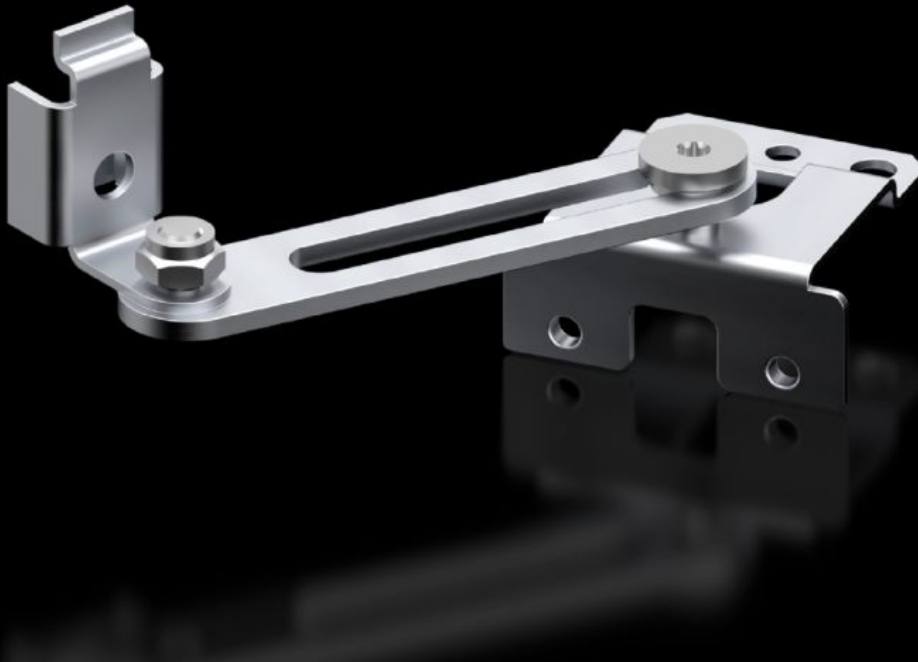

Rittal – The System.

Faster – better – everywhere.

AX 2519.010

Door stay

State: 22/06/2026 (Source: rittal.com/uae-en)

ENCLOSURES

POWER DISTRIBUTION

CLIMATE CONTROL

IT INFRASTRUCTURE

SOFTWARE & SERVICES

FRIEDHELM LOH GROUP