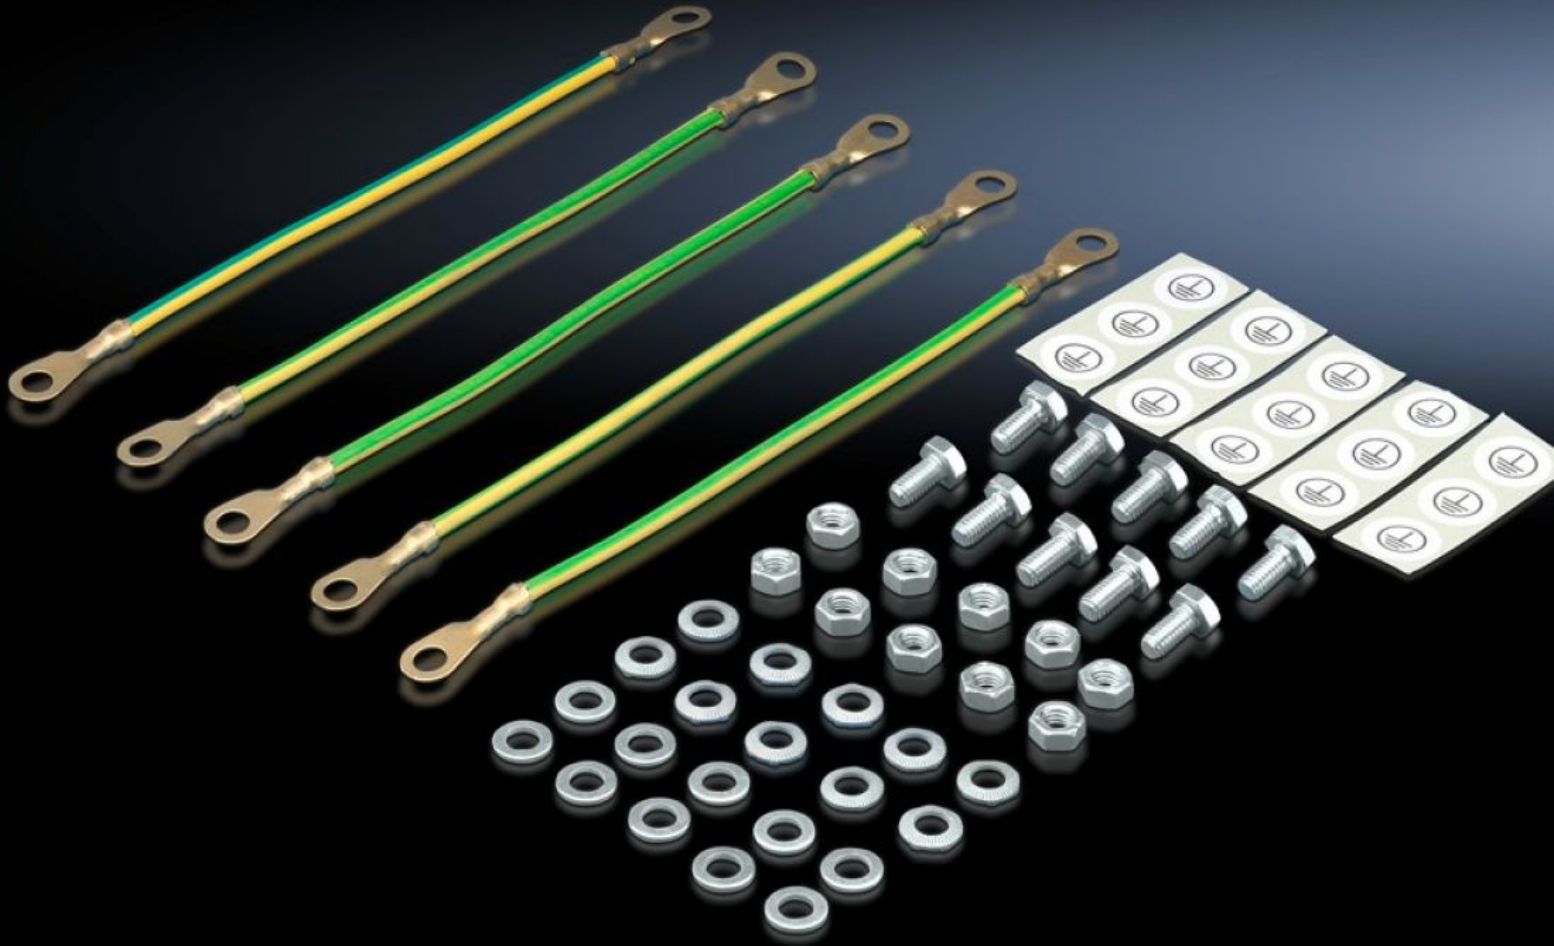

Rittal – The System.

Faster – better – everywhere.

KL 2570.100 Earthing kit

State: 22/05/2026 (Source: rittal.com/uae-en)

ENCLOSURES

POWER DISTRIBUTION

CLIMATE CONTROL

IT INFRASTRUCTURE

SOFTWARE & SERVICES

FRIEDHELM LOH GROUP

KL 2570.100 - Earthing kit for KL

Consisting of all the screws, nuts, contact washers and earthing strip needed to earth the cover, length 250 mm, cross-section 4 mm².

Features

Model No.	KL 2570.100
Product description	Consisting of all the screws, nuts, contact washers and earthing strip needed to earth the cover.
Cross-section	4 mm ²
Dimensions	Length: 250 mm
Packs of	5 pc(s).
Net weight	0.12 kg
Gross weight	0.158 kg
Customs tariff number	85444290
ETIM 9	EC001503
ETIM 8	EC001503
ECLASS 8.0	27149219
Product description	KL Earthing kit, for KL junction box