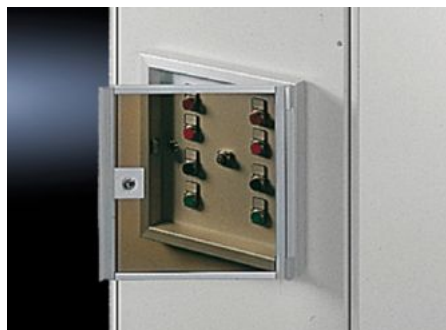

SOFTWARE & SERVICES

FRIEDHELM LOH GROUP

FT 2791.000 - Viewing window for operating panel

For the protection of display and control components. With a max. build height of 35 mm to fit operating panels AX and AE.

Features

Model No.	FT 2791.000
Material	Frame: Aluminium, natural anodised. Glass panel: Smoked acrylic
Supply includes	Lock insert no. 3524 E
To fit Model No.	2741.010 2741.000
To fit	Enclosure type: Operating panel AX AE Width: = 377 mm Height: = 297 mm
Packs of	1 pc(s).
Net weight	1.6 kg
Gross weight	1.88 kg
Customs tariff number	76101000
ETIM 9	EC002527
ETIM 8	EC002527
ECLASS 8.0	27182204

Features

Product description

FT viewing window, for operating panel 2741.010, 2741.000,
aluminium