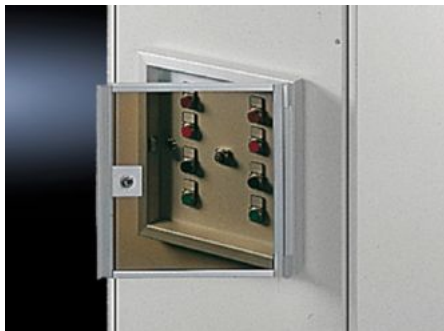

# FT 2792.000 - Viewing window for operating panel

For the protection of display and control components. With a max. build height of 35 mm to fit operating panels AX and AE.

## Features

Model No.	FT 2792.000
Material	Frame: Aluminium, natural anodised. Glass panel: Smoked acrylic
Supply includes	Lock insert no. 3524 E
To fit Model No.	2742.010 2742.000
To fit	Enclosure type: Operating panel AX AE Width: = 377 mm Height: = 377 mm
Packs of	1 pc(s).
Net weight	2.086 kg
Gross weight	2.286 kg
Customs tariff number	76101000
ETIM 9	EC002527
ETIM 8	EC002527
ECLASS 8.0	27182204