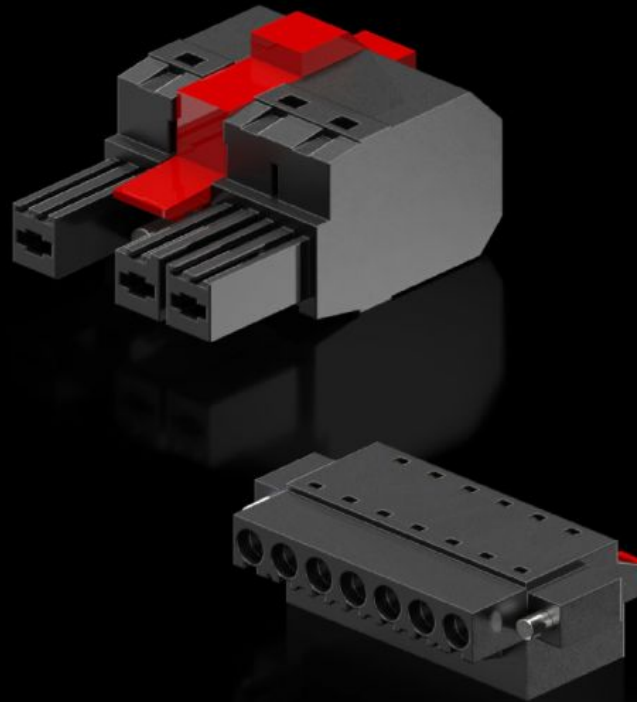

Rittal – The System.

Faster – better – everywhere.

SK 3398.658 Connector

State: 17/04/2026 (Source: rittal.com/uae-en)

ENCLOSURES

POWER DISTRIBUTION

CLIMATE CONTROL

IT INFRASTRUCTURE

SOFTWARE & SERVICES

FRIEDHELM LOH GROUP

SK 3398.658 - Connector

Features

Model No.	SK 3398.658
Packs of	1 set(s)
Net weight	0.03 kg
Gross weight	0.035 kg
Customs tariff number	85369095
ECLASS 8.0	27180704
Product description	for Blue e+ S wall-mounted cooling unit