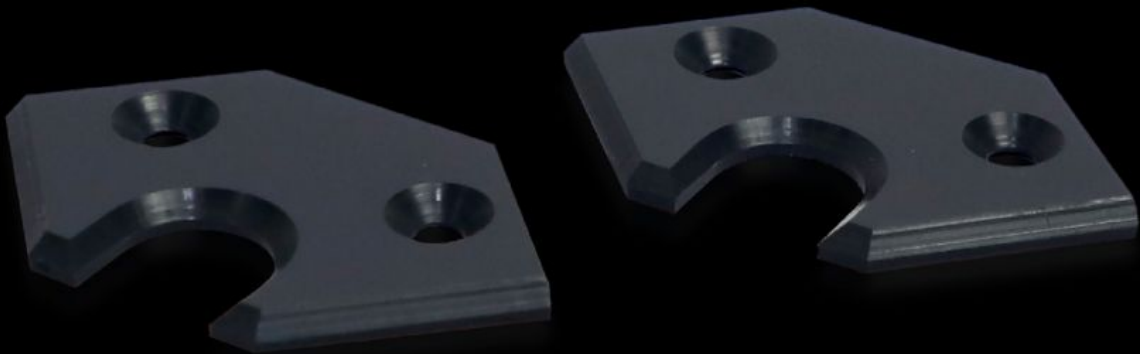

Rittal – The System.

Faster – better – everywhere.

AS 4050.323 Plastic plate

State: 21/05/2026 (Source: rittal.com/uae-en)

ENCLOSURES

POWER DISTRIBUTION

CLIMATE CONTROL

IT INFRASTRUCTURE

SOFTWARE & SERVICES

FRIEDHELM LOH GROUP