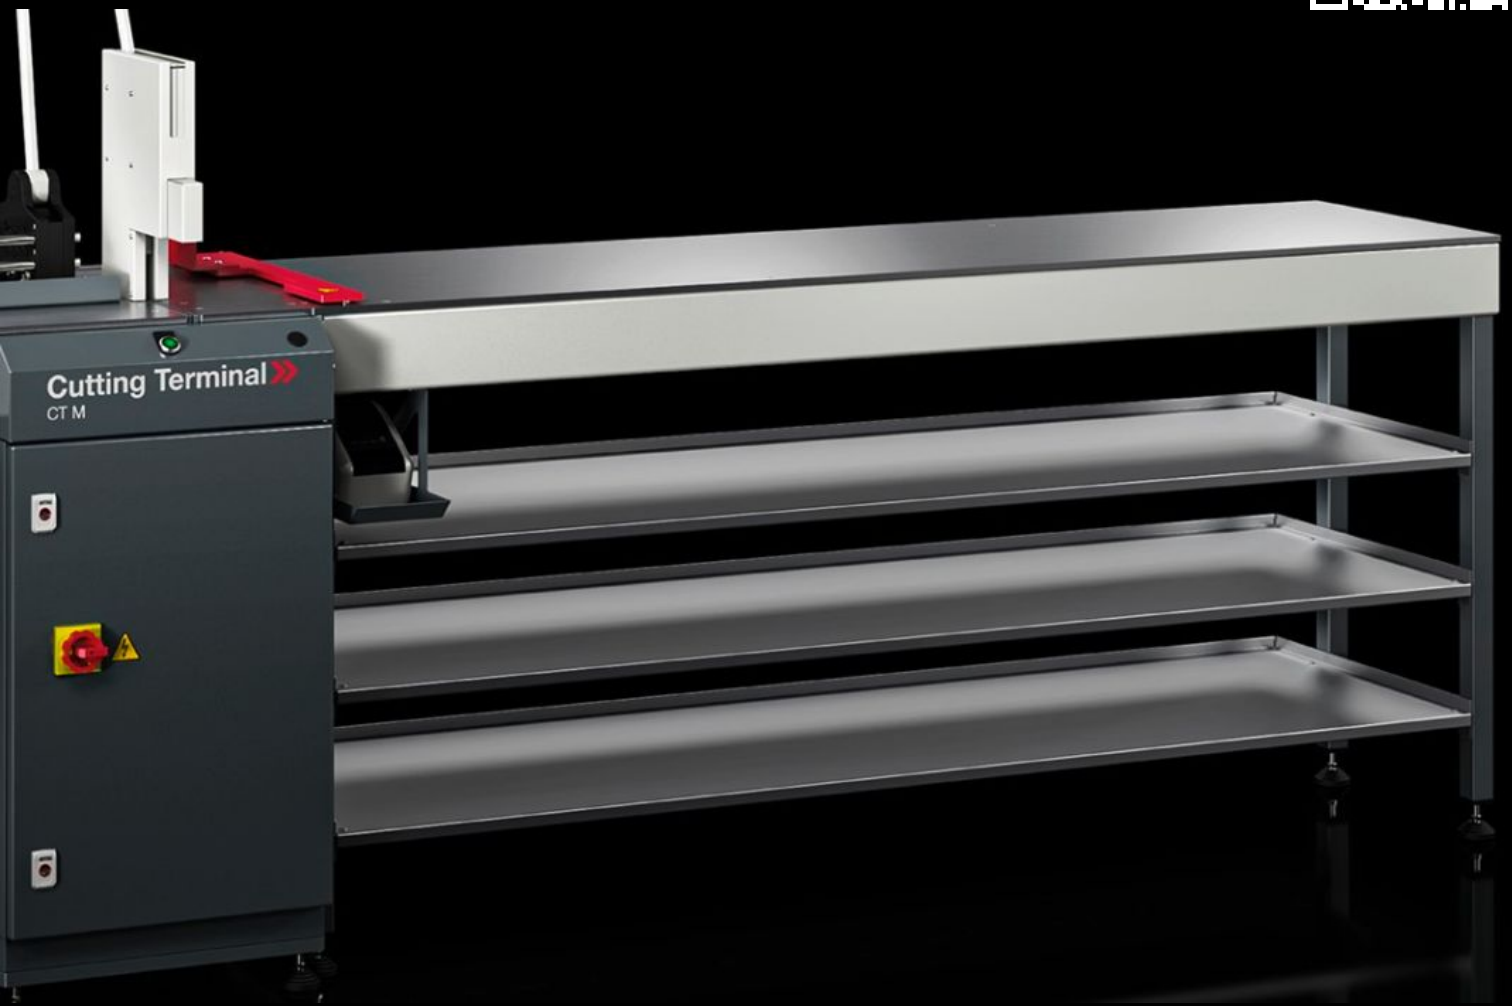

Rittal – The System.

Faster – better – everywhere.

undefined 4050.558 Storage system

State: 11/06/2026 (Source: rittal.com/uae-en)

ENCLOSURES

POWER DISTRIBUTION

CLIMATE CONTROL

IT INFRASTRUCTURE

SOFTWARE & SERVICES

FRIEDHELM LOH GROUP