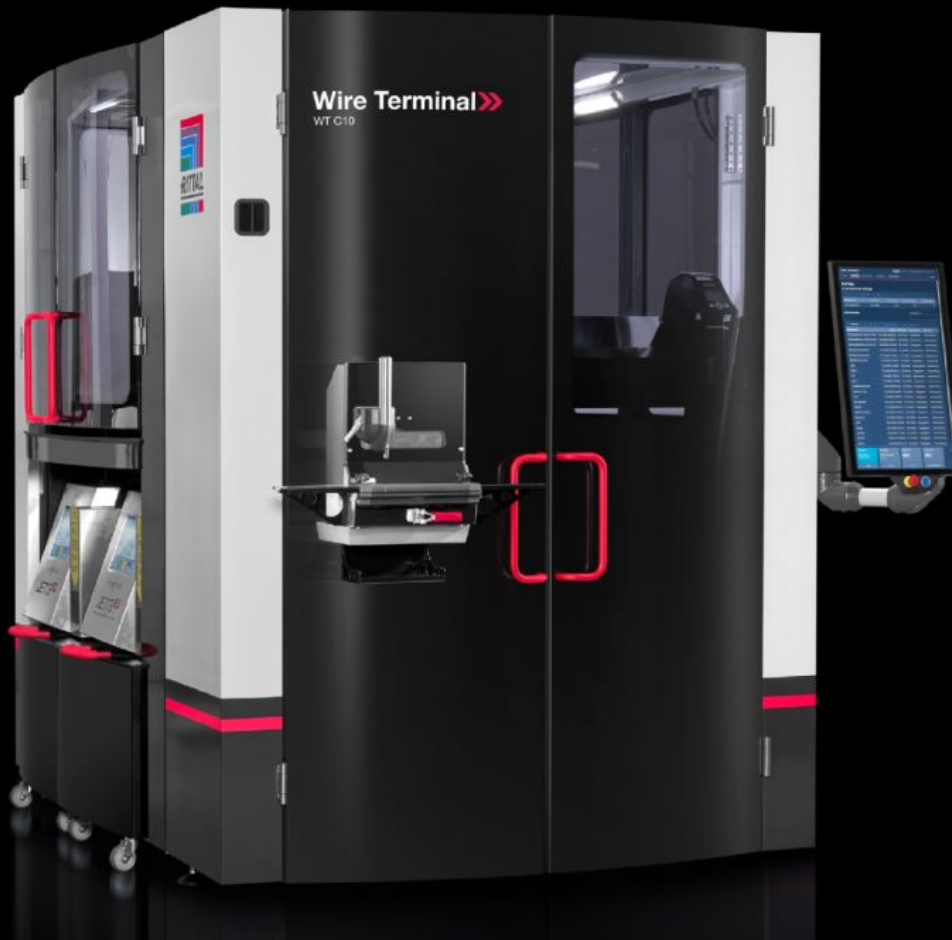

Rittal – The System.

Faster – better – everywhere.

AS 4051.012 Wire printer trolley

State: 10/06/2026 (Source: rittal.com/uae-en)

ENCLOSURES

POWER DISTRIBUTION

CLIMATE CONTROL

IT INFRASTRUCTURE

SOFTWARE & SERVICES

FRIEDHELM LOH GROUP

AS 4051.012 - Wire printer trolley for Wire Terminal

The wire printer trolley option enables simplified handling of the printer systems.

Features

Model No.	AS 4051.012
Product description	The wire printer trolley allows simplified handling of the printer systems. They may be moved out of the Wire Terminal machine housing for inspection, filling and maintenance without having to reach into the hazardous part of the machine.
Benefits	Improved ergonomics at the Wire Terminal workstation Fast, simple handling of printer systems Swift, efficient printer servicing
Supply includes	Trolley version of printer workstations Modified machine housing
To fit Model No.	4051.024 4051.036
Packs of	2 pc(s).
Customs tariff number	42021990