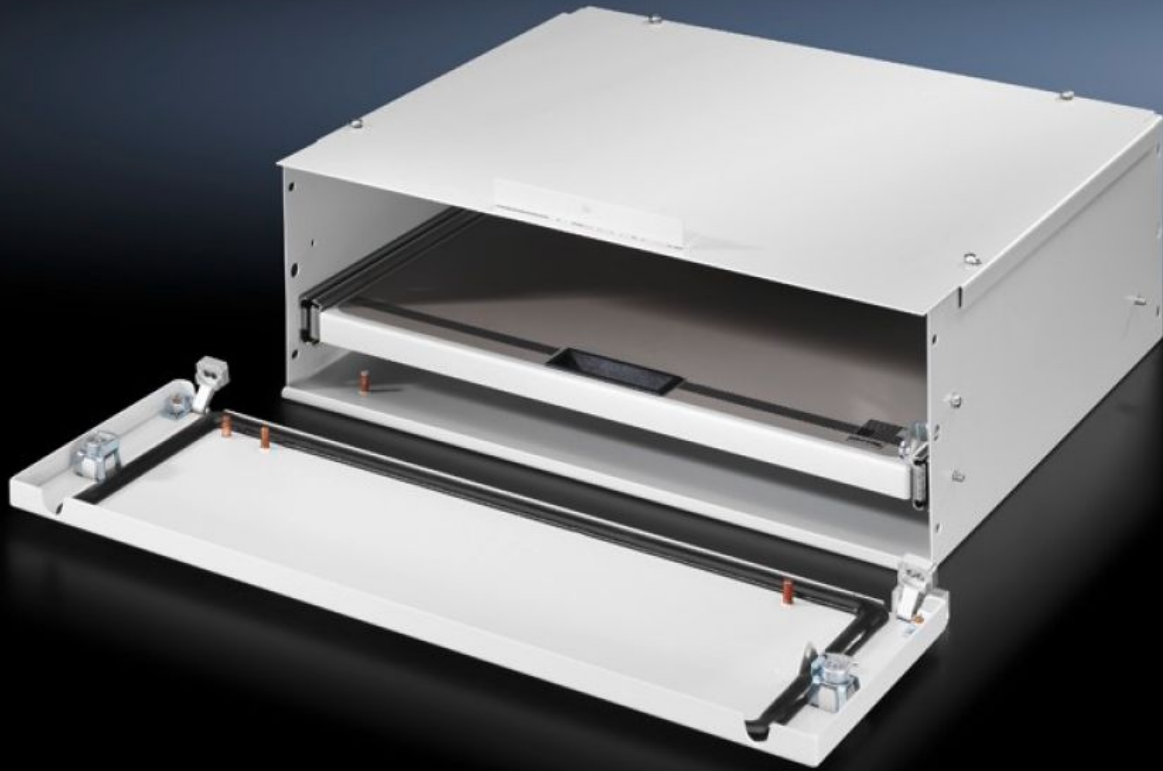

Rittal – The System.

Faster – better – everywhere.

TP 4757.500 Drawer

State: 14/05/2026 (Source: rittal.com/uae-en)

ENCLOSURES

POWER DISTRIBUTION

CLIMATE CONTROL

IT INFRASTRUCTURE

SOFTWARE & SERVICES

FRIEDHELM LOH GROUP

TP 4757.500 - Drawer for universal console TP

For mouse and keyboard with a maximum width of 500 mm. A high level of protection is retained, even with the flap open.

Features

Model No.	TP 4757.500
Product description	For mouse and keyboard with a maximum width of 500 mm. A high level of protection is retained, even with the flap open.
Material	Sheet steel
Surface finish	Textured paint
Colour	RAL 7035
Supply includes	Double-bit lock insert Assembly parts
Dimensions	Height: 200 mm
Assembly instruction	Only suitable for installation without a mounting plate.
IP protection category to IEC 60529	IP 55
Protection category NEMA	NEMA 12
Basic material	Sheet steel
Packs of	1 pc(s).
Net weight	14.887 kg
Gross weight	15.67 kg
Customs tariff number	94039910

Features

ETIM 9	EC000784
ETIM 8	EC000784
ECLASS 8.0	27180504
Product description	MC Drawer for universal console, WH: 600x200 mm, Sheet steel
