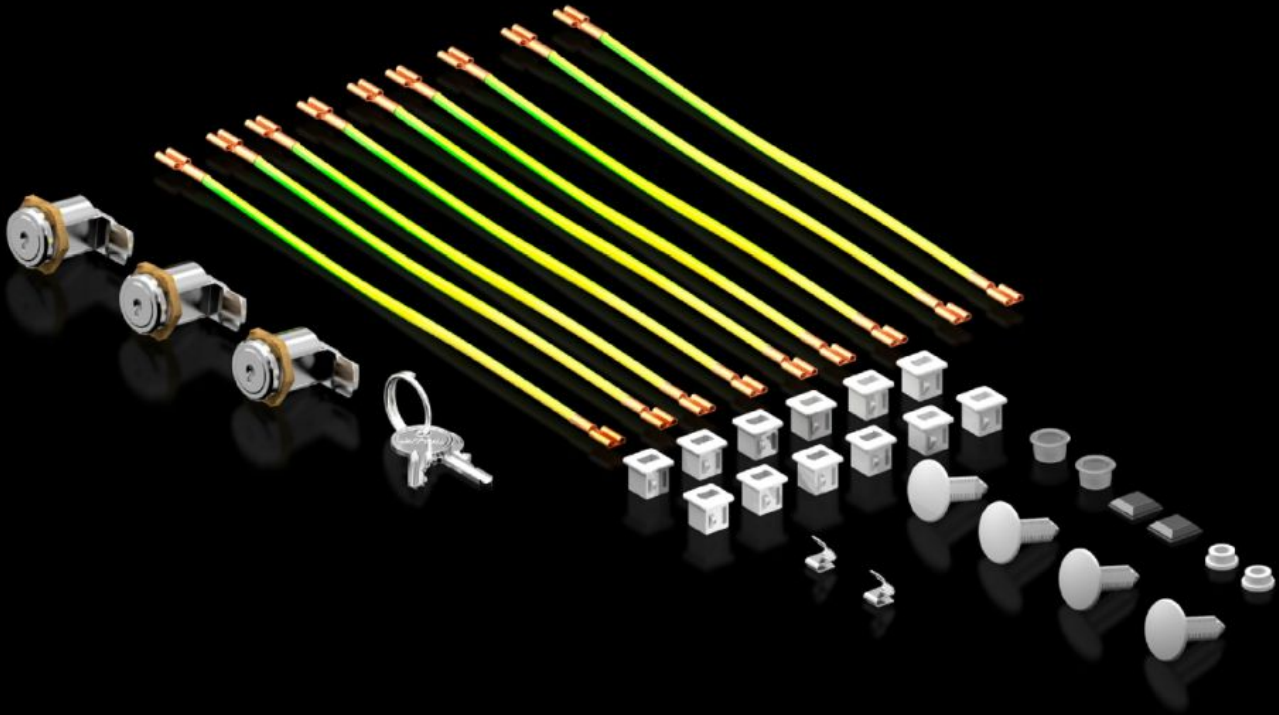

Rittal – The System.

Faster – better – everywhere.

DK 5050.587 Accessory bag

State: 21/05/2026 (Source: rittal.com/uae-en)

ENCLOSURES

POWER DISTRIBUTION

CLIMATE CONTROL

IT INFRASTRUCTURE

SOFTWARE & SERVICES

FRIEDHELM LOH GROUP