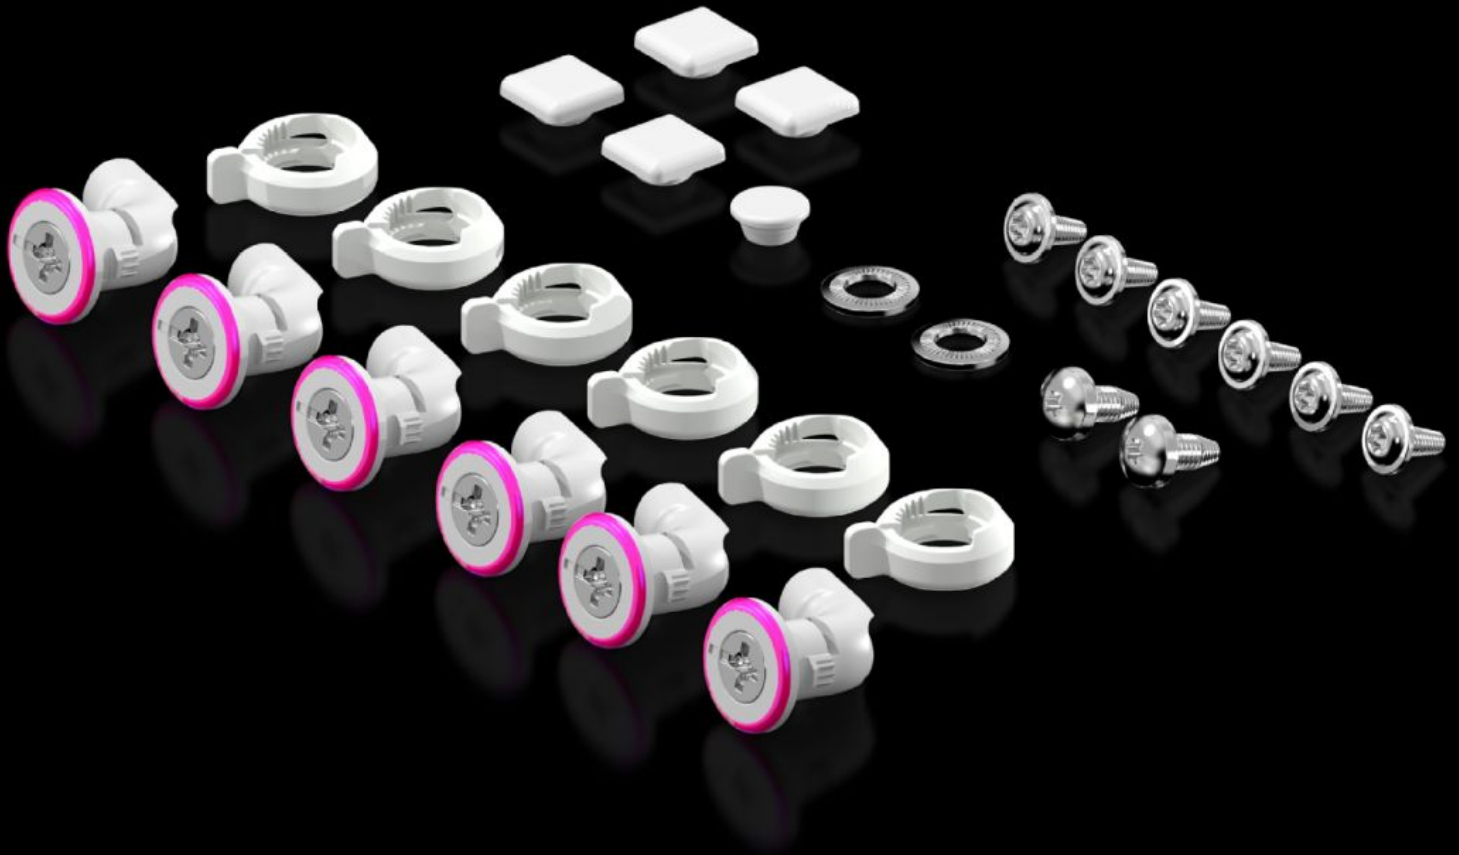

Rittal – The System.

Faster – better – everywhere.

KX 5051.310

Accessory bag

State: 23/05/2026 (Source: rittal.com/uae-en)

ENCLOSURES

POWER DISTRIBUTION

CLIMATE CONTROL

IT INFRASTRUCTURE

SOFTWARE & SERVICES

FRIEDHELM LOH GROUP

KX 5051.310 - Accessory bag for KX

Features

Model No.	KX 5051.310
Packs of	1 pc(s).
Net weight	0.124 kg
Gross weight	0.124 kg
Customs tariff number	83024900
ETIM 9	EC000261
ECLASS 8.0	27180101