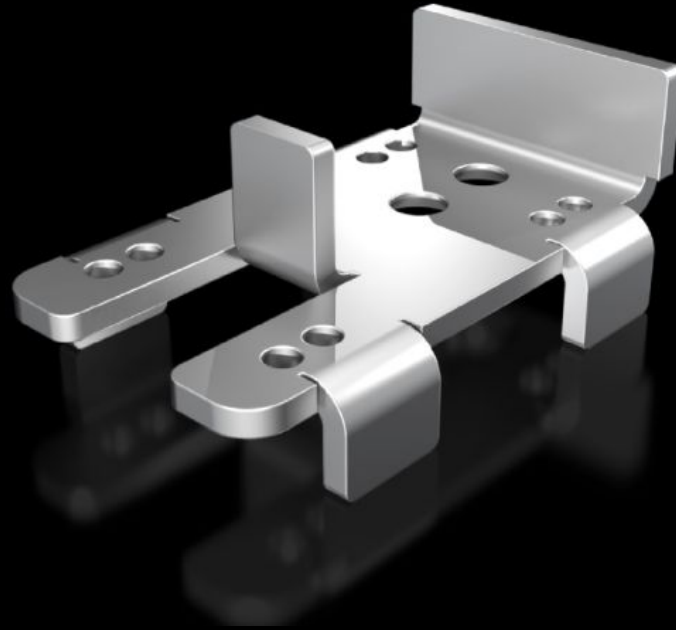

Rittal – The System.

Faster – better – everywhere.

VX 5302.351 Mounting bracket

State: 01/04/2026 (Source: rittal.com/uae-en)

ENCLOSURES

POWER DISTRIBUTION

CLIMATE CONTROL

IT INFRASTRUCTURE

SOFTWARE & SERVICES

FRIEDHELM LOH GROUP

VX 5302.351 - Mounting bracket for door operated switches in VX, VX IT, TX CableNet

For attaching a door-operated switch to the enclosure frame.

Features

Model No.	VX 5302.351
Product description	To secure a door-operated switch to the frame of the VX, VX IT and TX CableNet in conjunction with the various door variants in these enclosure systems. Depending on the door variant, this is secured to the horizontal frame section at the top or onto the vertical sections at the sides.
Supply includes	Assembly parts
Packs of	1 pc(s).
Net weight	0.065 kg
Gross weight	0.069 kg
Customs tariff number	83024900
ETIM 9	EC002620
ECLASS 8.0	27189234
Product description	Mounting bracket to secure a door-operated switch to the frame of the VX, VX IT in conjunction with the various door variants in the VX, VX IT enclosure system.