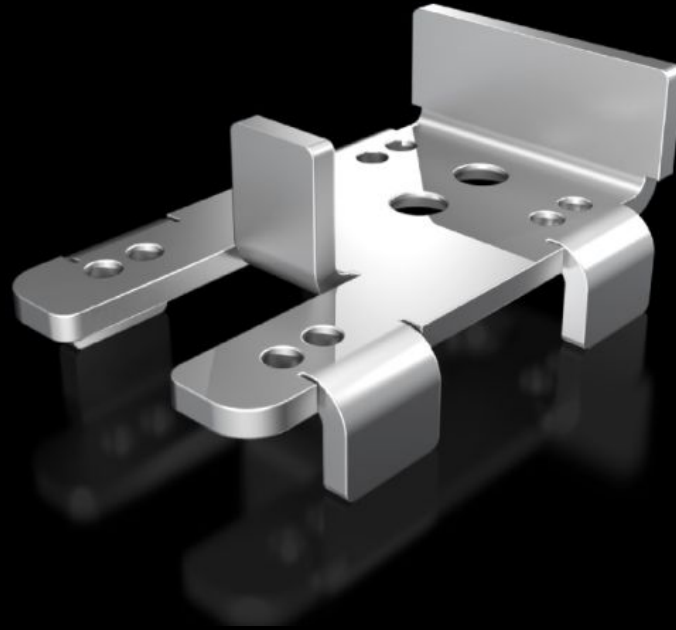

Rittal – The System.

Faster – better – everywhere.

VX 5302.351 Mounting bracket

State: 02/06/2026 (Source: rittal.com/uae-en)

ENCLOSURES

POWER DISTRIBUTION

CLIMATE CONTROL

IT INFRASTRUCTURE

SOFTWARE & SERVICES

FRIEDHELM LOH GROUP

VX 5302.351 - Mounting bracket for door operated switches in VX, VX IT, TX CableNet

For attaching a door-operated switch to the enclosure frame.

Features

Model No.	VX 5302.351
Product description	To secure a door-operated switch to the frame of the VX, VX IT and TX CableNet in conjunction with the various door variants in these enclosure systems. Depending on the door variant, this is secured to the horizontal frame section at the top or onto the vertical sections at the sides.
Supply includes	Assembly parts
Packs of	1 pc(s).
Net weight	0.065 kg
Gross weight	0.071 kg
Customs tariff number	83024900
ETIM 9	EC002620
ECLASS 8.0	27189234
Product description	Mounting bracket to secure a door-operated switch to the frame of the VX, VX IT in conjunction with the various door variants in the VX, VX IT enclosure system.