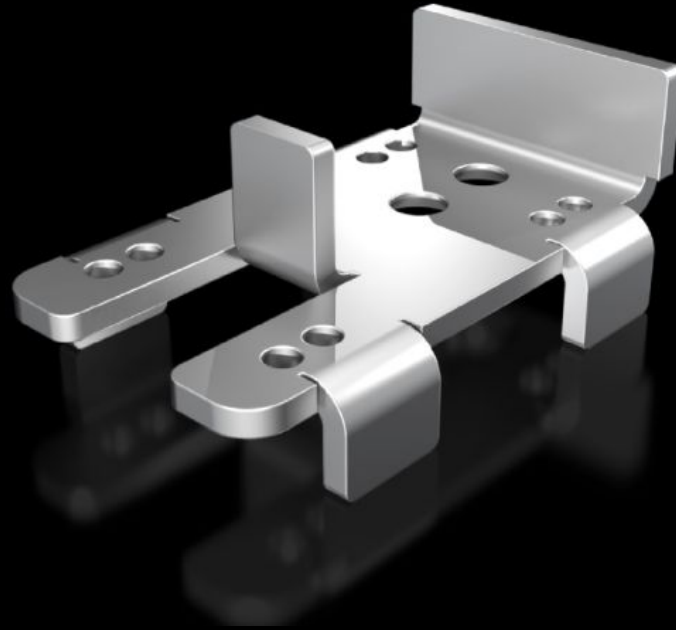

# VX 5302.351

## Features

Model No.	VX 5302.351
Product description	To secure a door-operated switch to the frame of the VX, VX IT and TX CableNet in conjunction with the various door variants in these enclosure systems. Depending on the door variant, this is secured to the horizontal frame section at the top or onto the vertical sections at the sides.
Supply includes	Assembly parts
Packs of	1 pc(s).
Net weight	0.065
Gross weight	0.069
Customs tariff number	83024900
EAN	4028177965645
ETIM 9	EC002620
ECLASS 8.0	27189234