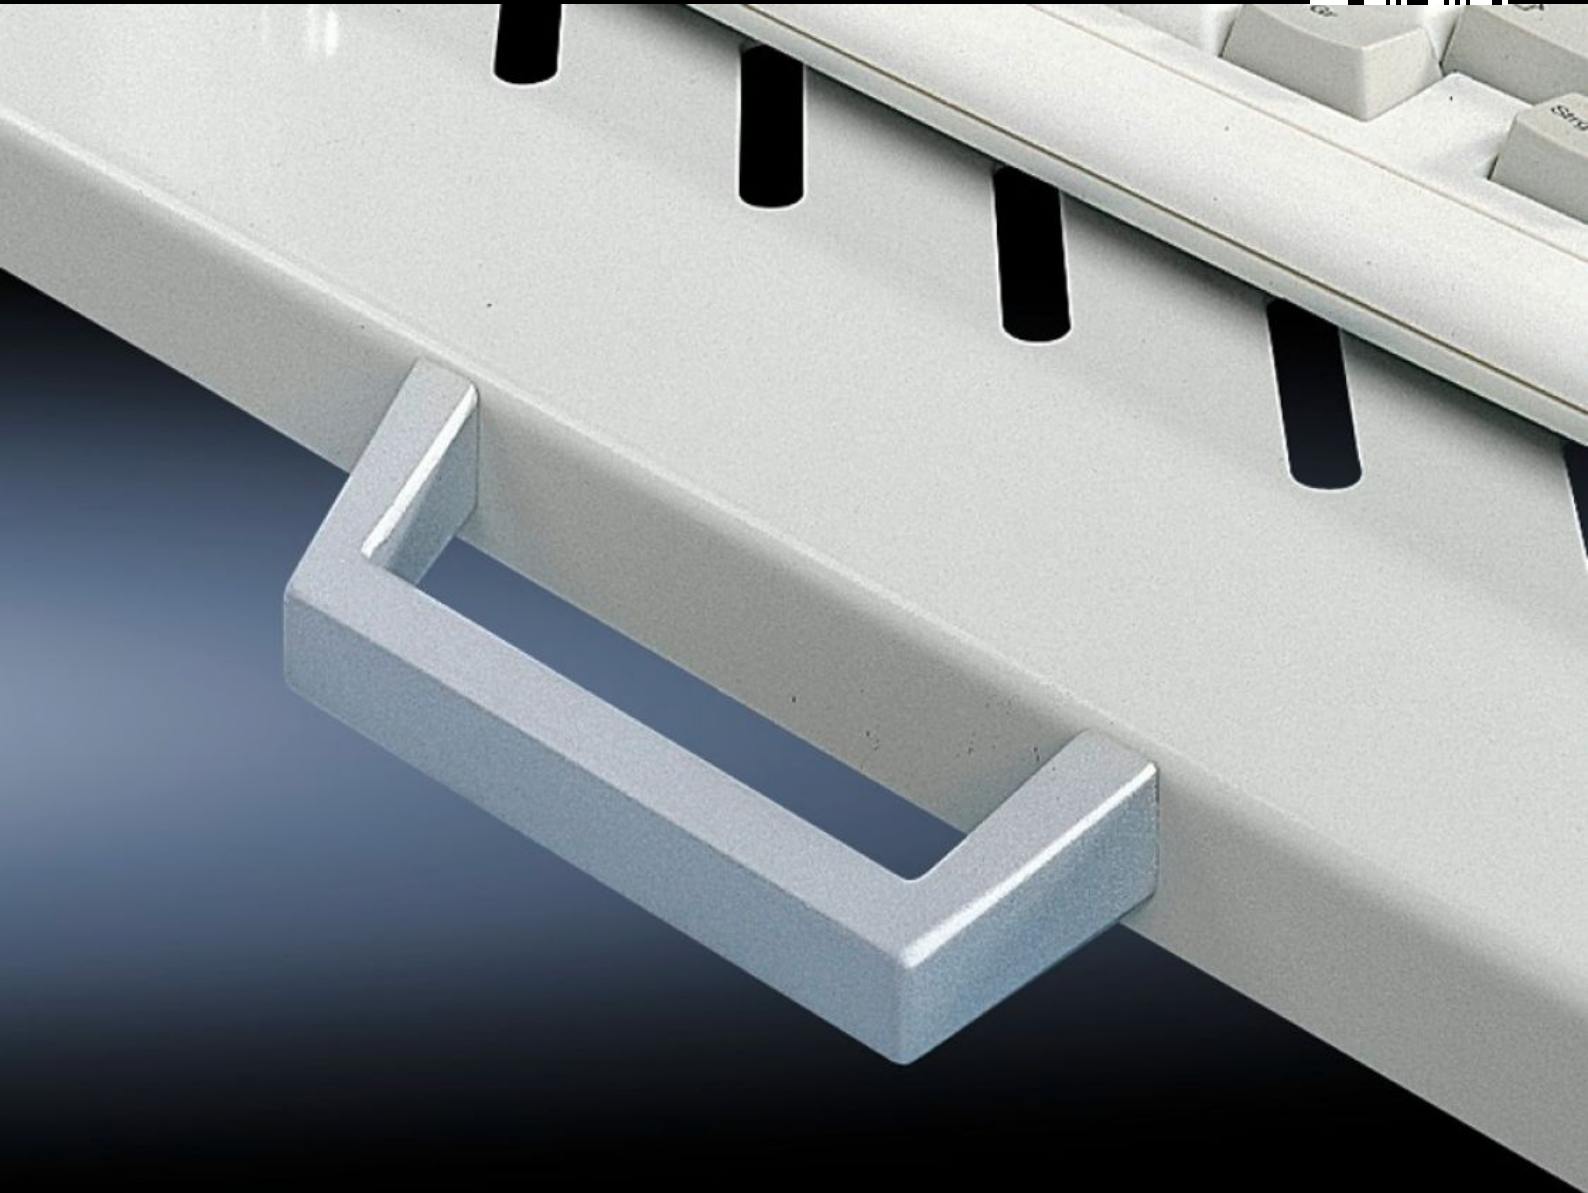

Rittal – The System.

Faster – better – everywhere.

DK 5501.730 Handles

State: 06/05/2026 (Source: rittal.com/uae-en)

ENCLOSURES

POWER DISTRIBUTION

CLIMATE CONTROL

IT INFRASTRUCTURE

SOFTWARE & SERVICES

FRIEDHELM LOH GROUP